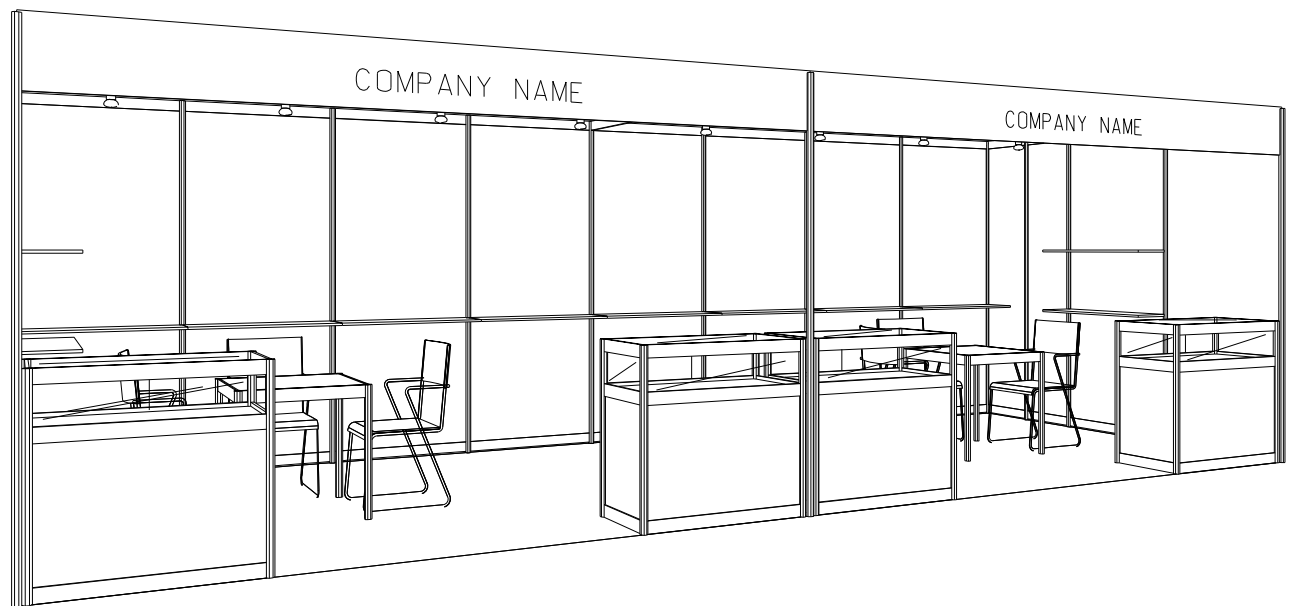

### 8M x 3M Standard Booth

八米乘三米標準攤位

PLAN  
平面圖

PERSPECTIVE  
透視圖

ELEVATION  
立面圖

BOOTH SPECIFICATIONS		QTY.
	TABLE SHOWCASE COUNTER W/ LOCKABLE CABINET UNDERNEATH 陳列飾櫃連三面側板(腳檔)連有鎖地櫃 (1mL x 0.5mD x 1mH)	4
	WHITE WOODEN DISPLAY SHELF 木層板 (2mL x 0.3mD)	4
	WHITE WOODEN DISPLAY SHELF 木層板 (1mL x 0.3mD)	4
	SQUARE MEETING TABLE 正方檯 (0.7m x 0.7m x 0.75mH)	2
	BLACK LEATHER CHAIR 黑皮椅	6
	13W LED LAMP SPOTLIGHT (YELLOW LIGHT) 13瓦特LED燈膽短臂射燈 (黃光)	12
	CEILING BEAM 天花橫樑	13M
	RUBBISH BIN & CARPET (24sqm.) 垃圾箱 & 地氈 (24平方米)	