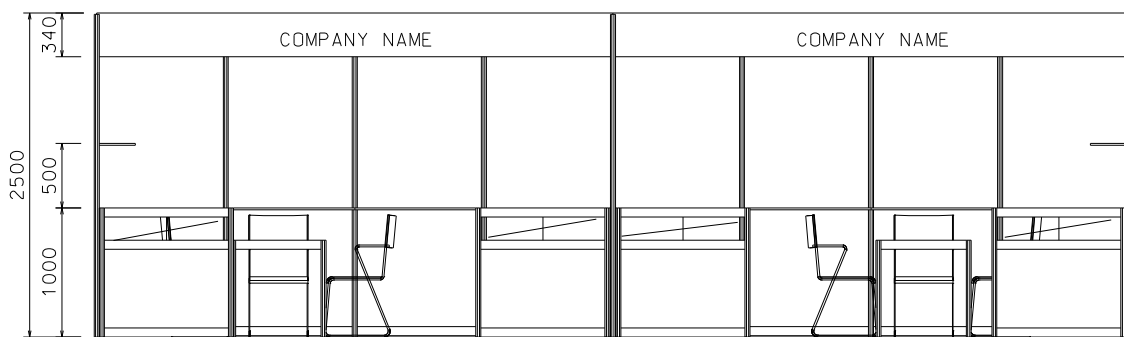

### 8M x 3M Standard Booth

八米乘三米標準攤位

PLAN  
平面圖

PERSPECTIVE  
透視圖

ELEVATION  
立面圖

BOOTH SPECIFICATIONS		QTY.
	TABLE SHOWCASE COUNTER W/ LOCKABLE CABINET UNDERNEATH 陳列飾櫃連三面側板(腳檔)連有鎖地櫃 (1mL x 0.5mD x 1mH)	4
	WHITE WOODEN DISPLAY SHELF 木層板 (2mL x 0.3mD)	4
	WHITE WOODEN DISPLAY SHELF 木層板 (1mL x 0.3mD)	4
	SQUARE MEETING TABLE 正方檯 (0.7m x 0.7m x 0.75mH)	2
	BLACK LEATHER CHAIR 黑皮椅	6
	13W LED LAMP SPOTLIGHT (YELLOW LIGHT) 13瓦特LED燈膽短臂射燈 (黃光)	12
	CEILING BEAM 天花橫樑	13M
	RUBBISH BIN & CARPET (24sqm.) 垃圾箱 & 地氈 (24平方米)	