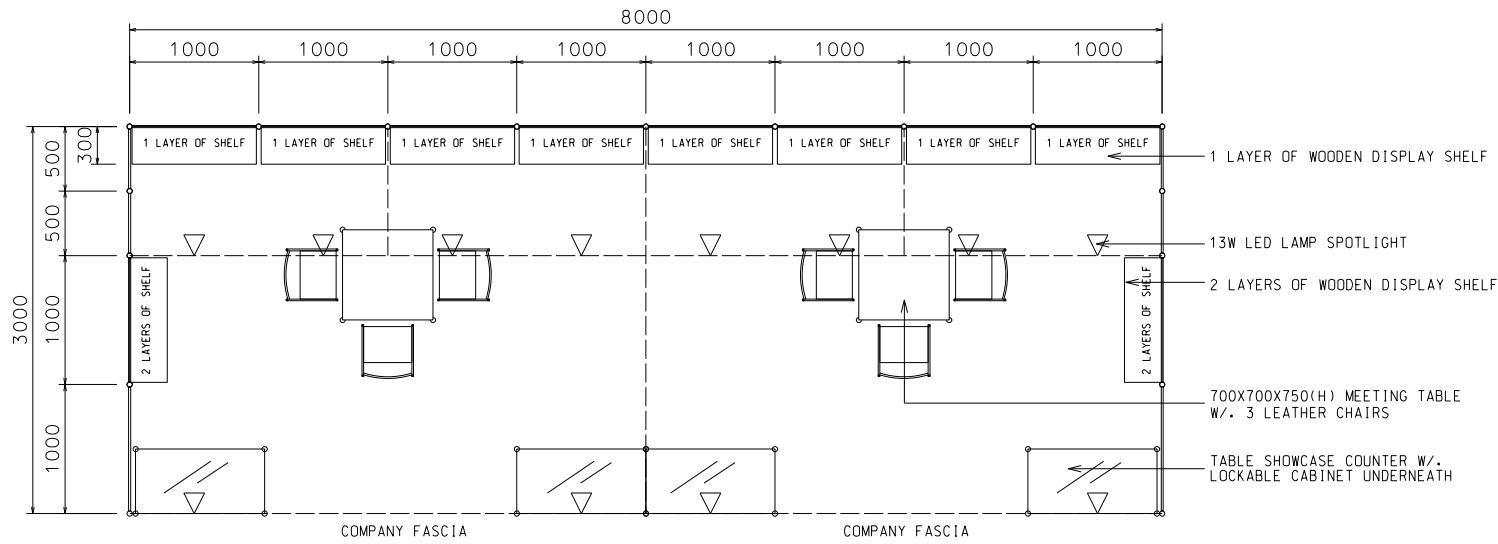

### 8M x 3M Standard Booth

八米乘三米標準攤位

PLAN  
平面圖

PERSPECTIVE  
透視圖

ELEVATION  
立面圖

BOOTH SPECIFICATIONS		QTY.
	TABLE SHOWCASE COUNTER W/ LOCKABLE CABINET UNDERNEATH 陳列飾櫃連三面側板(腳檔)連有鎖地櫃 (1mL x 0.5mD x 1mH)	4
	WHITE WOODEN DISPLAY SHELF 木層板 (2mL x 0.3mD)	4
	WHITE WOODEN DISPLAY SHELF 木層板 (1mL x 0.3mD)	4
	SQUARE MEETING TABLE 正方檯 (0.7m x 0.7m x 0.75mH)	2
	BLACK LEATHER CHAIR 黑皮椅	6
	13W LED LAMP SPOTLIGHT (YELLOW LIGHT) 13瓦特LED燈膽短臂射燈 (黃光)	12
	CEILING BEAM 天花橫樑	13M
	RUBBISH BIN & CARPET (24sqm.) 垃圾箱 & 地氈 (24平方米)	