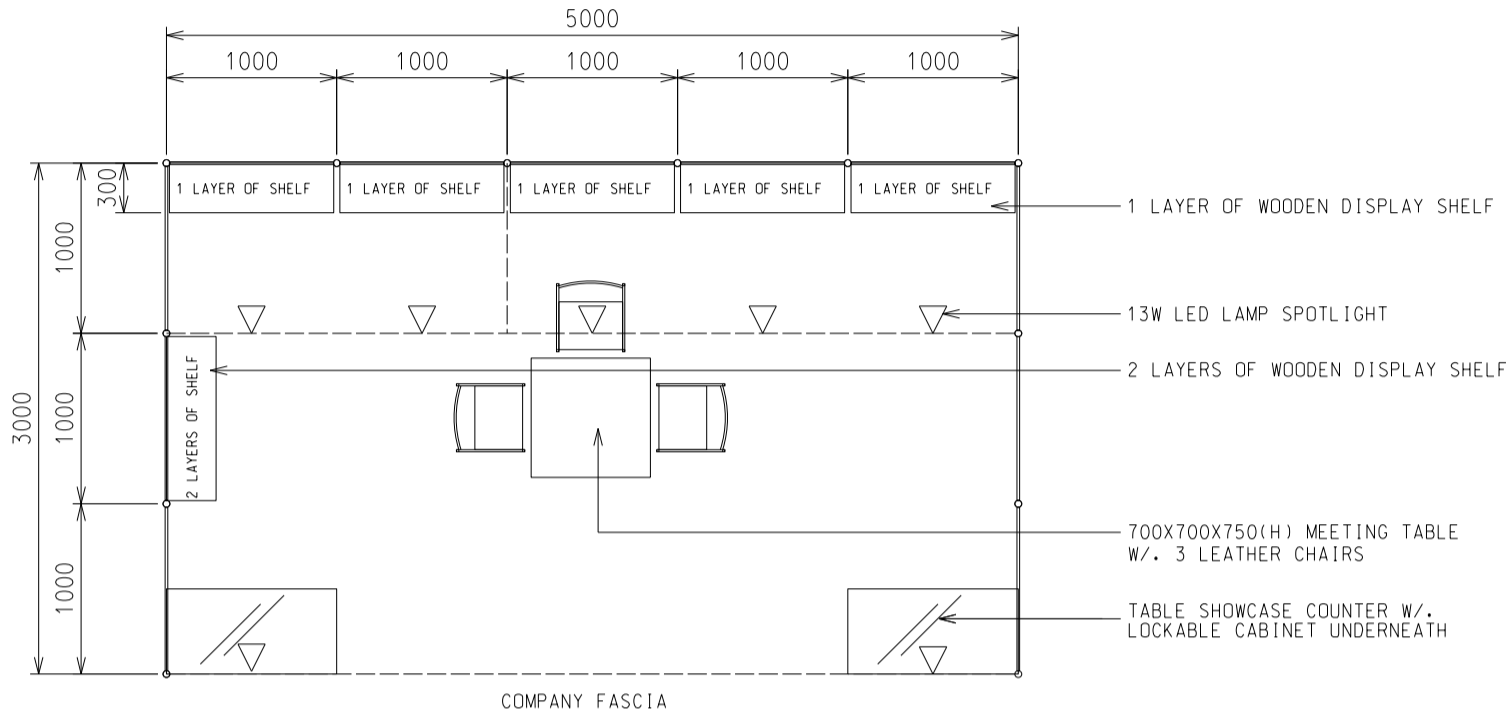

5M x 3M Standard Booth

五米乘三米標準攤位

PLAN
平面圖

PERSPECTIVE
透視圖

ELEVATION
立面圖

BOOTH SPECIFICATIONS		QTY.
	TABLE SHOWCASE COUNTER W/ LOCKABLE CABINET UNDERNEATH 陳列飾櫃連三面側板(腳櫃)連有鎖地櫃 (1mL x 0.5mD x 1mH)	2
	WHITE WOODEN DISPLAY SHELF 木層板 (3mL x 0.3mD)	1
	WHITE WOODEN DISPLAY SHELF 木層板 (2mL x 0.3mD)	1
	WHITE WOODEN DISPLAY SHELF 木層板 (1mL x 0.3mD)	2
	SQUARE MEETING TABLE 正方檯 (0.7m x 0.7m x 0.75mH)	1
	BLACK LEATHER CHAIR 黑皮椅	3
	13W LED LAMP SPOTLIGHT (YELLOW LIGHT) 13瓦特LED燈膽短臂射燈 (黃光)	7
	CEILING BEAM 天花橫樑	6M
	RUBBISH BIN & CARPET (15sqm.) 垃圾箱 & 地氈 (15平方米)	