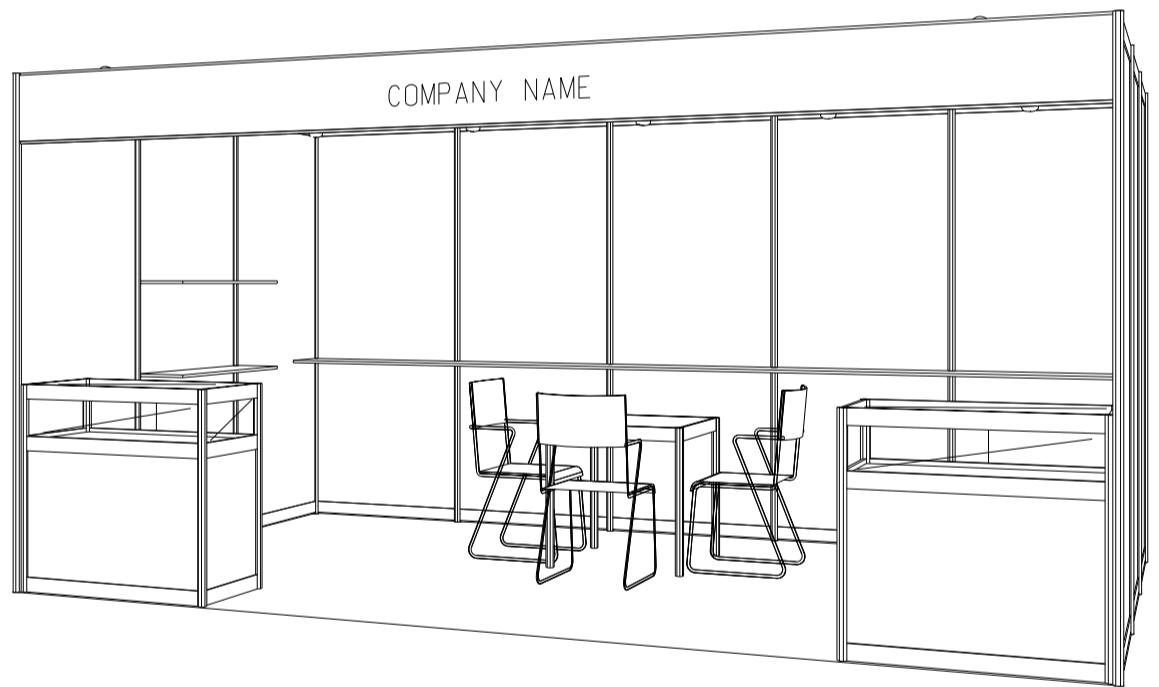

5M x 3M Standard Booth

五米乘三米標準攤位

PLAN
平面圖

PERSPECTIVE
透視圖

ELEVATION
立面圖

BOOTH SPECIFICATIONS		QTY.
	TABLE SHOWCASE COUNTER W/ LOCKABLE CABINET UNDERNEATH 陳列飾櫃連三面側板(腳櫃)連有鎖地櫃 (1mL x 0.5mD x 1mH)	2
	WHITE WOODEN DISPLAY SHELF 木層板 (3mL x 0.3mD)	1
	WHITE WOODEN DISPLAY SHELF 木層板 (2mL x 0.3mD)	1
	WHITE WOODEN DISPLAY SHELF 木層板 (1mL x 0.3mD)	2
	SQUARE MEETING TABLE 正方檯 (0.7m x 0.7m x 0.75mH)	1
	BLACK LEATHER CHAIR 黑皮椅	3
	13W LED LAMP SPOTLIGHT (YELLOW LIGHT) 13瓦特LED燈膽短臂射燈 (黃光)	7
	CEILING BEAM 天花橫樑	6M
	RUBBISH BIN & CARPET (15sqm.) 垃圾箱 & 地氈 (15平方米)	