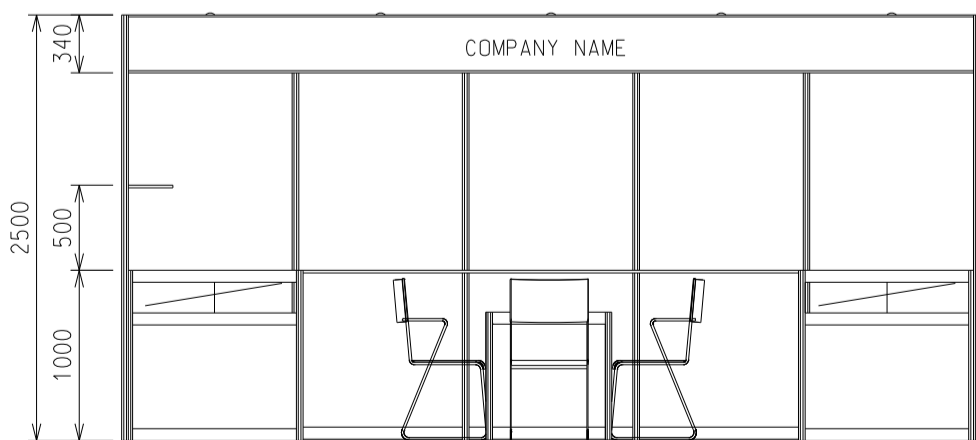

5M x 3M Standard Booth

五米乘三米標準攤位

PLAN
平面圖

PERSPECTIVE
透視圖

ELEVATION
立面圖

BOOTH SPECIFICATIONS		QTY.
	TABLE SHOWCASE COUNTER W/ LOCKABLE CABINET UNDERNEATH 陳列飾櫃連三面側板(腳櫃)連有鎖地櫃 (1mL x 0.5mD x 1mH)	2
	WHITE WOODEN DISPLAY SHELF 木層板 (3mL x 0.3mD)	1
	WHITE WOODEN DISPLAY SHELF 木層板 (2mL x 0.3mD)	1
	WHITE WOODEN DISPLAY SHELF 木層板 (1mL x 0.3mD)	2
	SQUARE MEETING TABLE 正方檯 (0.7m x 0.7m x 0.75mH)	1
	BLACK LEATHER CHAIR 黑皮椅	3
	13W LED LAMP SPOTLIGHT (YELLOW LIGHT) 13瓦特LED燈膽短臂射燈 (黃光)	7
	CEILING BEAM 天花橫樑	6M
	RUBBISH BIN & CARPET (15sqm.) 垃圾箱 & 地氈 (15平方米)	