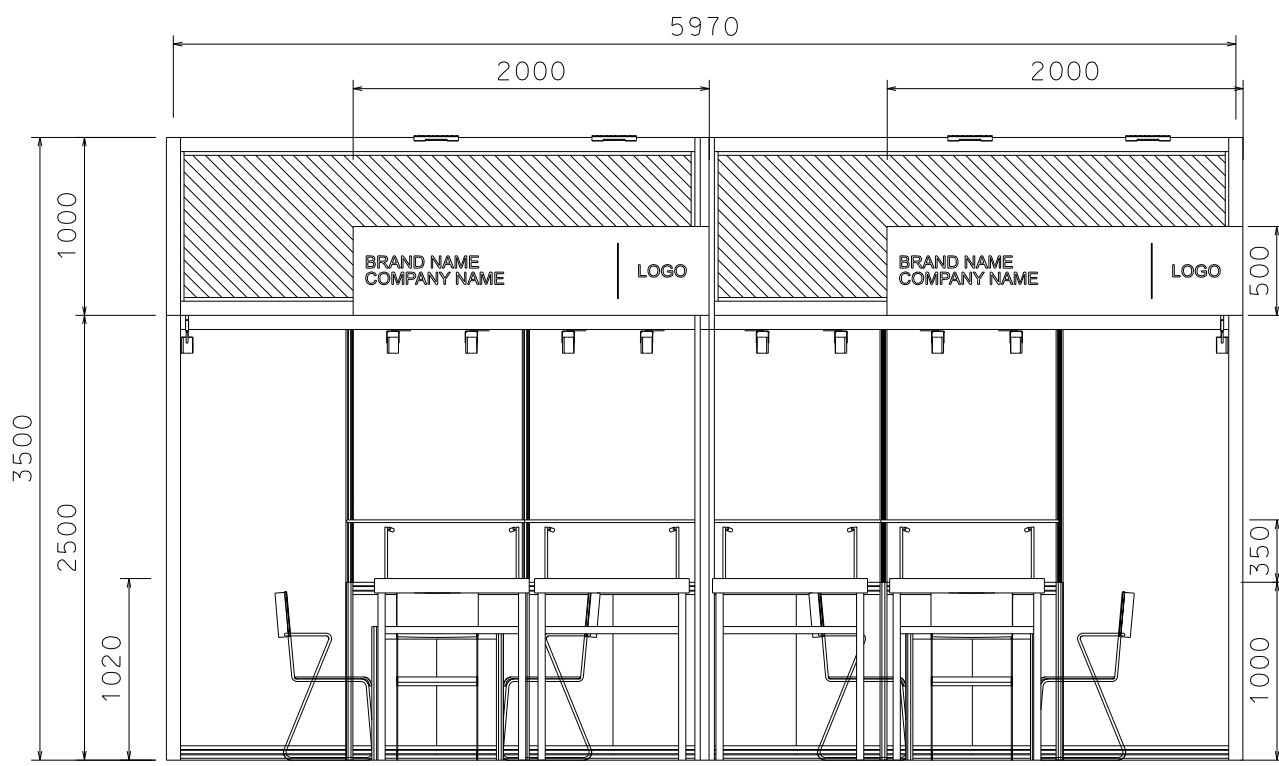

Hong Kong International Optical Fair

香港國際眼鏡展

BRAND NAME GALLERY OPEN BOOTH

6M X 3M Standard Booth

六米乘三米標準攤位

PLAN

PERSPECTIVE

ELEVATION

BOOTH SPECIFICATIONS		QTY.
	LOCKABLE CABINET 儲物櫃 (1mL x 0.5mD x 1mH)	4
	WOODEN DISPLAY SHELF 木層板 (1mL x 0.3mD)	4
	SQUARE MEETING TABLE 正方檯 (0.7m x 0.7m x 0.75mH)	2
	870mm X 575mm X 1000mmH PLATFORM W. 2 x 5W LED LIGHT INSIDE 1.2米高 展示台連2支5瓦特LED燈	4
	BLACK LEATHER CHAIR 黑皮椅	6
	2 X 7W LED TRACKLIGHT ON 1m TRACK 7瓦特LED 路軌燈(1米闊)	6
	24W LED GILBERT LAMP FOR FASCIA ONLY 24瓦特LED 畫燈(招牌照明用)	4
	RUBBISH BIN & CARPET (18sqm.) 垃圾桶 & 地氈 (18平方米)	