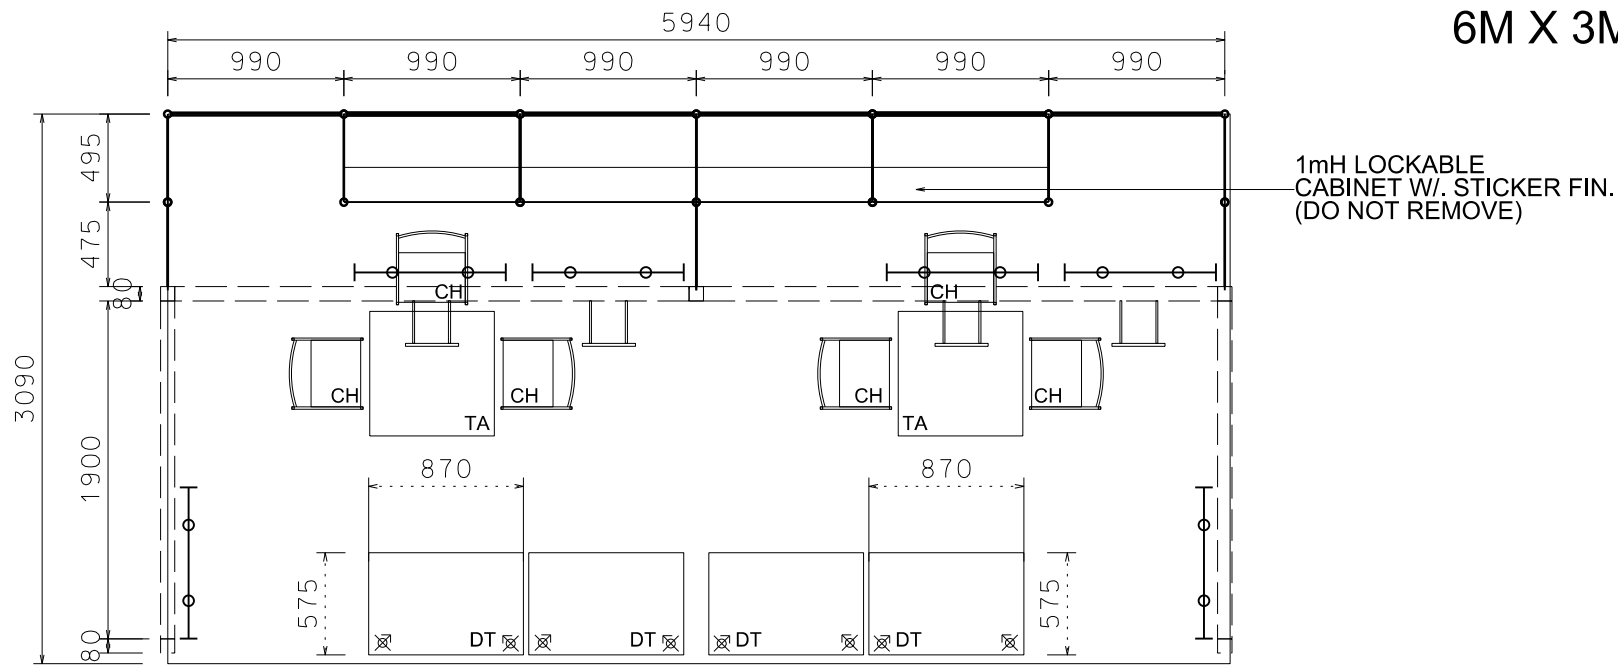

Hong Kong International Optical Fair

香港國際眼鏡展

BRAND NAME GALLERY OPEN BOOTH

6M X 3M Standard Booth

六米乘三米標準攤位

PLAN

PERSPECTIVE

ELEVATION

BOOTH SPECIFICATIONS		QTY.
	LOCKABLE CABINET 儲物櫃 (1mL x 0.5mD x 1mH)	4
	WOODEN DISPLAY SHELF 木層板 (1mL x 0.3mD)	4
	SQUARE MEETING TABLE 正方檯 (0.7m x 0.7m x 0.75mH)	2
	870mm X 575mm X 1000mmH PLATFORM W. 2 x 5W LED LIGHT INSIDE 1.2米高 展示台連2支5瓦特LED燈	4
	BLACK LEATHER CHAIR 黑皮椅	6
	2 X 7W LED TRACKLIGHT ON 1m TRACK 7瓦特LED 路軌燈(1米闊)	6
	24W LED GILBERT LAMP FOR FASCIA ONLY 24瓦特LED 畫燈(招牌照明用)	4
	RUBBISH BIN & CARPET (18sqm.) 垃圾桶 & 地氈 (18平方米)	