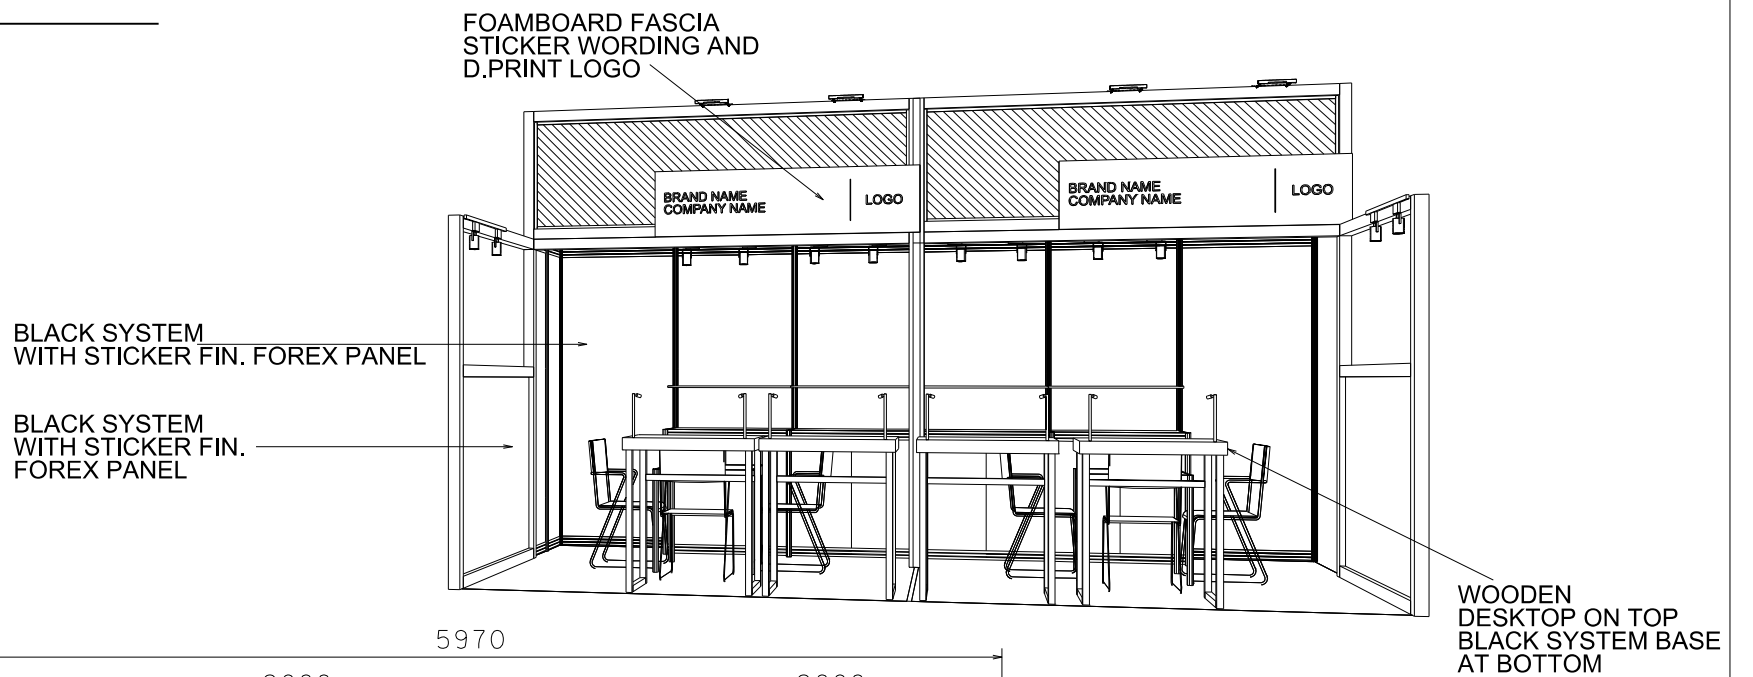

Hong Kong International Optical Fair

香港國際眼鏡展

BRAND NAME GALLERY OPEN BOOTH

6M X 3M Standard Booth

六米乘三米標準攤位

PLAN

PERSPECTIVE

ELEVATION

BOOTH SPECIFICATIONS		QTY.
	LOCKABLE CABINET 儲物櫃 (1mL x 0.5mD x 1mH)	4
	WOODEN DISPLAY SHELF 木層板 (1mL x 0.3mD)	4
	SQUARE MEETING TABLE 正方檯 (0.7m x 0.7m x 0.75mH)	2
	870mm X 575mm X 1000mmH PLATFORM W. 2 x 5W LED LIGHT INSIDE 1.2米高 展示台連2支5瓦特LED燈	4
	BLACK LEATHER CHAIR 黑皮椅	6
	2 X 7W LED TRACKLIGHT ON 1m TRACK 7瓦特LED 路軌燈(1米闊)	6
	24W LED GILBERT LAMP FOR FASCIA ONLY 24瓦特LED 畫燈(招牌照明用)	4
	RUBBISH BIN & CARPET (18sqm.) 垃圾桶 & 地氈 (18平方米)	