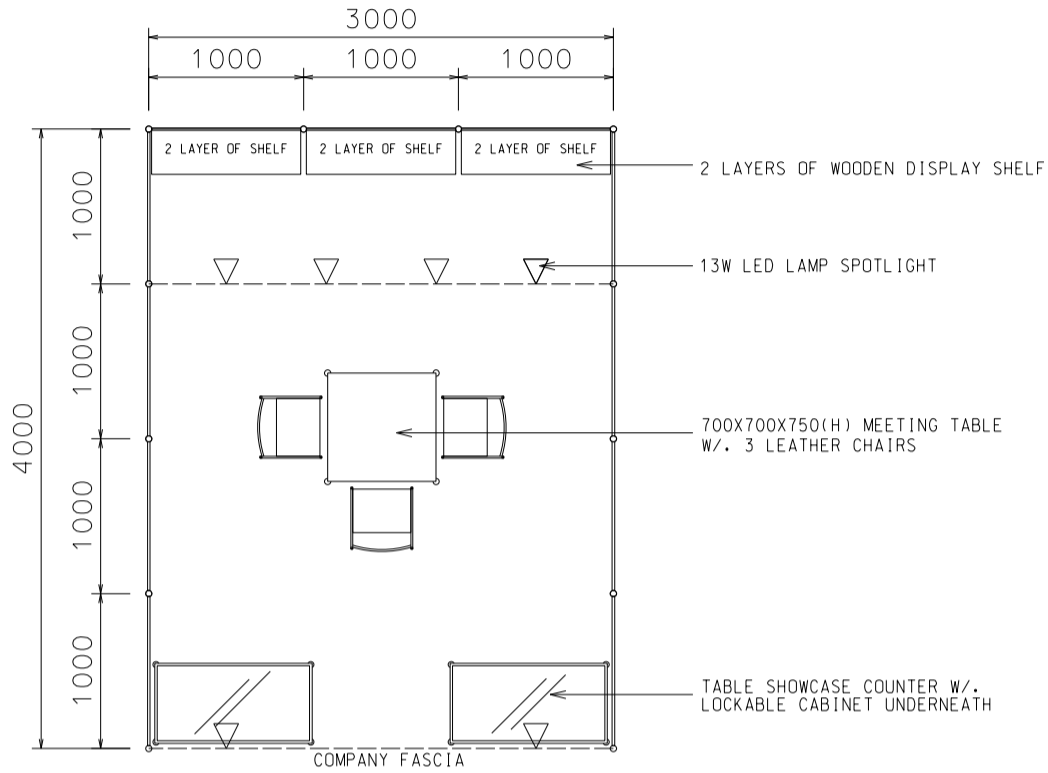

### 3M x 4M Standard Booth

三米乘四米標準攤位

PLAN  
平面圖

PERSPECTIVE  
透視圖

ELEVATION  
立面圖

BOOTH SPECIFICATIONS		QTY.
	TABLE SHOWCASE COUNTER W/ LOCKABLE CABINET UNDERNEATH 陳列飾櫃連三面側板(腳櫃)連有鎖地櫃 (1mL x 0.5mD x 1mH)	2
	WHITE WOODEN DISPLAY SHELF 木層板 (3mL x 0.3mD)	2
	SQUARE MEETING TABLE 正方檯 (0.7m x 0.7m x 0.75mH)	1
	BLACK LEATHER CHAIR 黑皮椅	3
	13W LED LAMP SPOTLIGHT (YELLOW LIGHT) 13瓦特LED燈膽短臂射燈(黃光)	6
	CEILING BEAM 天花橫樑	3M
	RUBBISH BIN & CARPET (12sqm.) 垃圾箱 & 地氈 (12平方米)	