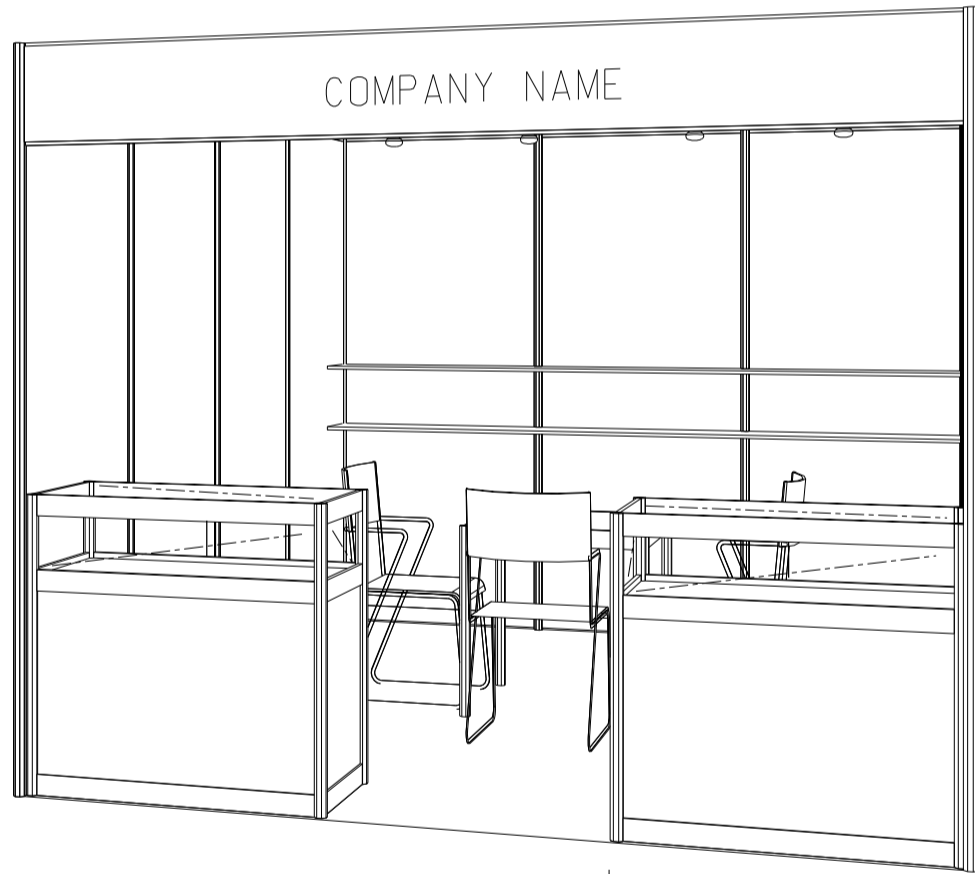

### 3M x 4M Standard Booth

三米乘四米標準攤位

PLAN  
平面圖

PERSPECTIVE  
透視圖

ELEVATION  
立面圖

BOOTH SPECIFICATIONS		QTY.
	TABLE SHOWCASE COUNTER W/ LOCKABLE CABINET UNDERNEATH 陳列飾櫃連三面側板(腳櫃)連有鎖地櫃 (1mL x 0.5mD x 1mH)	2
	WHITE WOODEN DISPLAY SHELF 木層板 (3mL x 0.3mD)	2
	SQUARE MEETING TABLE 正方檯 (0.7m x 0.7m x 0.75mH)	1
	BLACK LEATHER CHAIR 黑皮椅	3
	13W LED LAMP SPOTLIGHT (YELLOW LIGHT) 13瓦特LED燈膽短臂射燈(黃光)	6
	CEILING BEAM 天花橫樑	3M
	RUBBISH BIN & CARPET (12sqm.) 垃圾箱 & 地氈 (12平方米)	