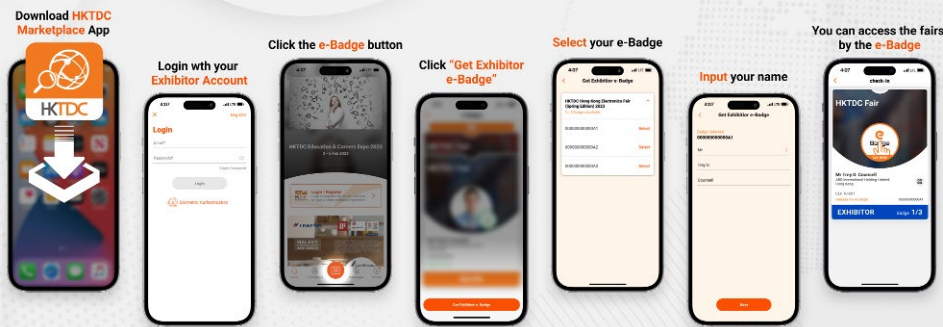

Special Circular 2 – e-Badge for Exhibitors and Buyers

HKTDC Marketplace App

Your Smart Sourcing Companion

HOW TO GET YOUR EXHIBITOR E-BADGE

With rapid development of mobile technology and to provide the essential tools for SMEs to maximise business opportunities in the digital era, the [HKTDC Marketplace App](#) has been enhanced to upgrade buyer and exhibitor experience..

As part of this enhancement, we have launched the exhibitor e-Badge function within the App for a seamless fairground experience while being environmental friendly. You are highly recommended to make use of this new feature. You and your colleagues are required to **use your own personal device to redeem your own badge through logging in the App with your company Exhibitor Account.**

Please redeem your own Exhibitor e-Badge and assist your colleagues on the arrangements before the move-in date (7 November 2023).

Exhibitors are reminded that the Check-in counters are expected to be very busy on the move-in date, so you and your colleagues are **STRONGLY** recommended to redeem your Exhibitor e-Badge in advance so that you can **DIRECTLY** enter the fairground by showing your e-Badge upon arrival.

特別通告 2 – 參展商及買家電子入場證

香港貿發局商貿平台

您的智能流動應用程式

如何取得 **參展商電子入場證**

隨著流動技術的快速發展，同時為了提供中小企必要的工具以增加商貿配對機會，[HKTDC Marketplace App](#) (貿發局商貿平台應用程式) 已新增功能，提升買家及參展商的展會體驗。

為了令企業能夠在數碼時代把握商機，參展商現可在到達會場前透過使用 HKTDC Marketplace App 登入貴司的參展商帳號，預先換領參展商電子入場證 (Exhibitor e-Badge)。各參展商需透過個人電子設備(手提電話、平板電腦等)以貴司的參展商帳號登入 [HKTDC Marketplace App](#) 以換領其參展商電子入場證。煩請於進館日前(11月7日)安排換領您及貴司同事的參展商電子入場證。