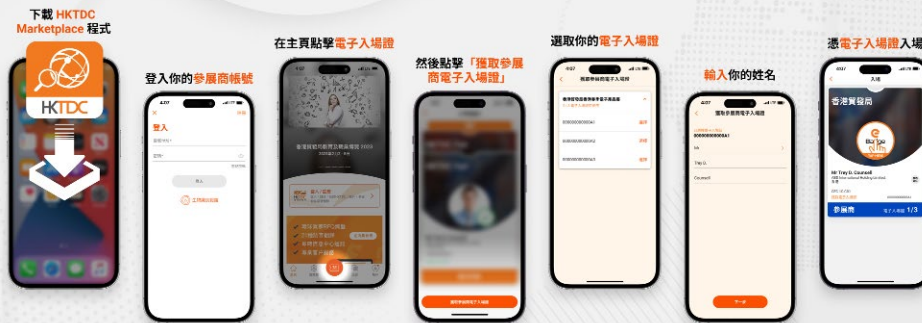

Special Circular 2 – e-Badge for Exhibitors and Buyers

HKTDC Marketplace App

Your Smart Sourcing Companion

HOW TO GET YOUR EXHIBITOR E-BADGE

With rapid development of mobile technology and to provide the essential tools for SMEs to maximise business opportunities in the digital era, the [HKTDC Marketplace App](#) has been enhanced to upgrade buyer and exhibitor experience..

As part of this enhancement, we have launched the exhibitor e-Badge function within the App for a seamless fairground experience while being environmental friendly. You are highly recommended to make use of this new feature. You and your colleagues are required to **use your own personal device to redeem your own badge through logging in the App with your company Exhibitor Account.**

For more information, please visit <https://eplussupport.hktdc.com/hc/en-us/sections/16520626832665-e-Badge>.

Feel free to contact us at **+852-1830668**, e-mail exhibitions@hktdc.org or contact the HK International Optical Fair team for further assistance.

特別通告 2 – 參展商及買家電子入場證

香港貿發局商貿平台

您的智能流動應用程式

如何取得 **參展商電子入場證**

隨著流動技術的快速發展，同時為了提供中小企必要的工具以增加商貿配對機會，[HKTDC Marketplace App](#) (貿發局商貿平台應用程式) 已新增功能，提升買家及參展商的展會體驗。

為了令企業能夠在數碼時代把握商機，參展商現可在到達會場前透過使用 HKTDC Marketplace App 登入貴司的參展商帳號，預先換領參展商電子入場證 (Exhibitor e-Badge)。各參展商需透過個人電子設備(手提電話、平板電腦等)以貴司的參展商帳號登入 [HKTDC Marketplace App](#) 以換領其參展商電子入場證。煩請於進館日前(11月7日)安排換領您及貴司同事的參展商電子入場證。