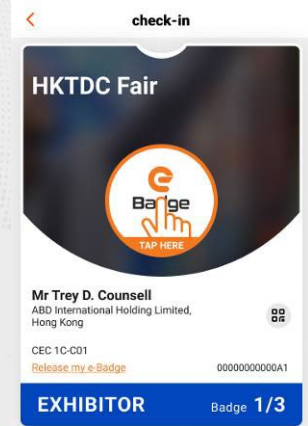

Special Circular 2 – e-Badge for Exhibitors and Buyers

HKTDC Marketplace App

Your Smart Sourcing Companion

HOW TO GET YOUR EXHIBITOR E-BADGE

With rapid development of mobile technology and to provide the essential tools for SMEs to maximise business opportunities in the digital era, the [HKTDC Marketplace App](#) has been enhanced to upgrade buyer and exhibitor experience..

As part of this enhancement, we have launched the exhibitor e-Badge function within the App for a seamless fairground experience while being environmental friendly. You are highly recommended to make use of this new feature. You and your colleagues are required to **use your own personal device to redeem your own badge through logging in the App with your company Exhibitor Account.**