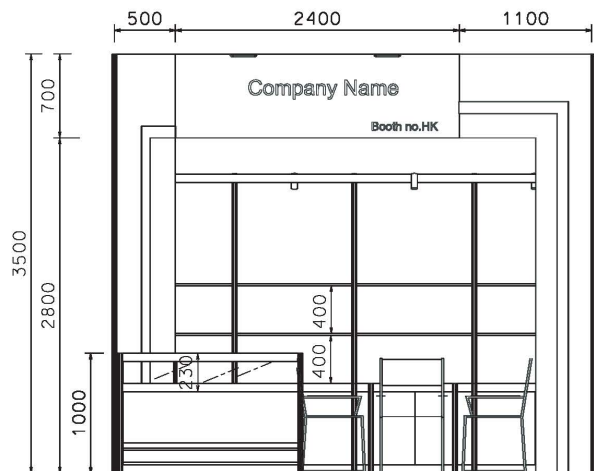

BOOTH SPECIFICATION		QTY
	Front showcase in sticker lamination with white wooden swing door. w/ 2 x (50W) halogen downlight (1m W x 0.5mD x 2.5m H)	1
	Large front tall showcase in sticker lamination with white wooden doors w/ cabinet underneath w/ 4 x (50W) halogen downlight (2m W x 0.5mD x 2.5m H)	1
	Glass shelf (flat) (1mL x 0.3mD)	2
	White folding door (1mL x 2mH)	1
	Coffee table (0.5m x 0.5m)	1
	Sofa	3
	Square meeting table (0.7m X0.7m x 0.75mH)	1
	Black leather chair	3
	Longarmed spotlight w/23 watt energy saving lamp (yellow)	6
	500w Square pin power socket	1

Hong Kong Optical Fair

香港眼鏡展

特級攤位 Premium Booth OP-B-12 4M(W) x 3M(D) x 3.5M(H)

PLAN

PERSPECTIVE N.T.S.

FRONT ELEVATION

BOOTH SPECIFICATION		QTY
	Front table showcase (1.5m W x 0.5mD x 1mH)	1
	Lockable cabinet (1mL x 0.5mD x 0.75mH)	4
	Glass shelf (flat) (1mL x 0.3mD)	8
	Square meeting table (0.7m X 0.7m x 0.75mH)	1
	Black leather chair	3
	Longarmed spotlight w/23 watt energy saving lamp (yellow)	6
	150W Gilbert lamp (for fascia)	2
	500w Square pin power socket	1
	Ceiling beam	4m

Hong Kong Optical Fair

香港眼鏡展

特級攤位 Premium Booth OP-B-12L Cnr 4M(W) x 3M(D) x 3.5M(H)

PLAN

PERSPECTIVE N.T.S

FRONT ELEVATION

BOOTH SPECIFICATION		QTY
	Front table showcase (1.5m W x 0.5mD x 1mH)	1
	Lockable cabinet (1mL x 0.5mD x 0.75mH)	4
	Glass shelf (flat) (1mL x 0.3mD)	8
	Square meeting table (0.7m X 0.7m x 0.75mH)	1
	Black leather chair	3
	Longarmed spotlight w/23 watt energy saving lamp (yellow)	6
	150W Gilbert lamp (for fascia)	2
	500w Square pin power socket	1
	Ceiling beam	4m