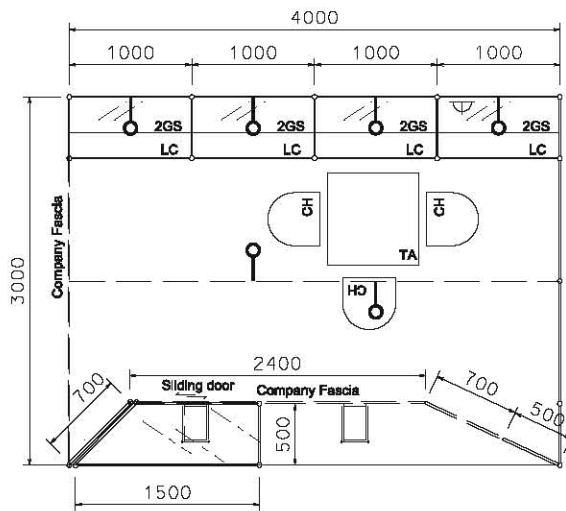

BOOTH SPECIFICATION		QTY
	Front showcase in sticker lamination with white wooden swing door. w/ 2 x (50W) halogen downlight (1m W x 0.5mD x 2.5m H)	1
	Large front tall showcase in sticker lamination with white wooden doors w/ cabinet underneath w/ 4 x (50W) halogen downlight (2m W x 0.5mD x 2.5m H)	1
	Glass shelf (flat) (1mL x 0.3mD)	2
	White folding door (1mL x 2mH)	1
	Coffee table (0.5m x 0.5m)	1
	Sofa	3
	Square meeting table (0.7m X0.7m x 0.75mH)	1
	Black leather chair	3
	Longarmed spotlight w/23 watt energy saving lamp (yellow)	6
	500w Square pin power socket	1

Hong Kong Optical Fair

香港眼鏡展

特級攤位 Premium Booth OP-B-12 4M(W) x 3M(D) x 3.5M(H)

PLAN

PERSPECTIVE N.T.S.

FRONT ELEVATION

BOOTH SPECIFICATION		QTY
	Front table showcase (1.5m W x 0.5mD x 1mH)	1
	Lockable cabinet (1mL x 0.5mD x 0.75mH)	4
	Glass shelf (flat) (1mL x 0.3mD)	8
	Square meeting table (0.7m X 0.7m x 0.75mH)	1
	Black leather chair	3
	Longarmed spotlight w/23 watt energy saving lamp (yellow)	6
	150W Gilbert lamp (for fascia)	2
	500w Square pin power socket	1
	Ceiling beam	4m

Hong Kong Optical Fair

香港眼鏡展

特級攤位 Premium Booth OP-B-12L Cnr 4M(W) x 3M(D) x 3.5M(H)

PLAN

PERSPECTIVE N.T.S

FRONT ELEVATION

BOOTH SPECIFICATION		QTY
	Front table showcase (1.5m W x 0.5mD x 1mH)	1
	Lockable cabinet (1mL x 0.5mD x 0.75mH)	4
	Glass shelf (flat) (1mL x 0.3mD)	8
	Square meeting table (0.7m X 0.7m x 0.75mH)	1
	Black leather chair	3
	Longarmed spotlight w/23 watt energy saving lamp (yellow)	6
	150W Gilbert lamp (for fascia)	2
	500w Square pin power socket	1
	Ceiling beam	4m