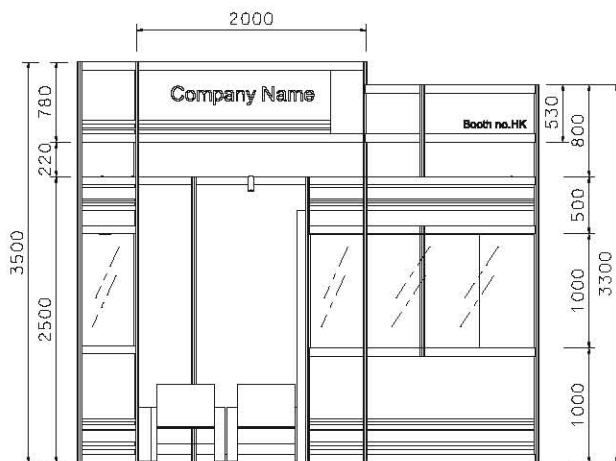

BOOTH SPECIFICATION		QTY
	Front showcase in sticker lamination with white wooden swing door. w/ 2 x (50W) halogen downlight (1m W x 0.5mD x 2.5m H)	1
	Large front tall showcase in sticker lamination with white wooden doors w/ cabinet underneath w/ 4 x (50W) halogen downlight (2m W x 0.5mD x 2.5m H)	1
	Glass shelf (flat) (1mL x 0.3mD)	2
	White folding door (1mL x 2mH)	1
	Coffee table (0.5m x 0.5m)	1
	Sofa	3
	Square meeting table (0.7m X0.7m x 0.75mH)	1
	Black leather chair	3
	Longarmed spotlight w/23 watt energy saving lamp (yellow)	6
	500w Square pin power socket	1

* The Hong Kong Trade Development Council reserves the right to change the configuration if necessary.

* 如有需要，香港貿易發展局有權更改攤位結構。

Hong Kong Optical Fair

香港眼鏡展

特級攤位 Premium Booth OP-A-12L Cnr 4M(W) x 3M(D) x 3.5M(H)

PLAN

PERSPECTIVE N.T.S

FRONT ELEVATION

BOOTH SPECIFICATION		QTY
	Front showcase in sticker lamination with white wooden swing door, w/ 2 x (50W) halogen downlight (1m W x 0.5mD x 2.5m H)	1
	Large front tall showcase in sticker lamination with white wooden doors w/ cabinet underneath w/ 4 x (50W) halogen downlight (2m W x 0.5mD x 2.5m H)	1
	Glass shelf (flat) (1mL x 0.3mD)	2
	White folding door (1mL x 2mH)	1
	Coffee table (0.5m x 0.5m)	1
	Sofa	3
	Square meeting table (0.7m X0.7m x 0.75mH)	1
	Black leather chair	3
	Longarmed spotlight w/23 watt energy saving lamp (yellow)	6
	500w Square pin power socket	1

Hong Kong Optical Fair

香港眼鏡展

特級攤位 Premium Booth OP-B-12 4M(W) x 3M(D) x 3.5M(H)

PLAN

PERSPECTIVE N.T.S.

FRONT ELEVATION

BOOTH SPECIFICATION		QTY
	Front table showcase (1.5m W x 0.5mD x 1mH)	1
	Lockable cabinet (1mL x 0.5mD x 0.75mH)	4
	Glass shelf (flat) (1mL x 0.3mD)	8
	Square meeting table (0.7m X 0.7m x 0.75mH)	1
	Black leather chair	3
	Longarmed spotlight w/23 watt energy saving lamp (yellow)	6
	150W Gilbert lamp (for fascia)	2
	500w Square pin power socket	1
	Ceiling beam	4m