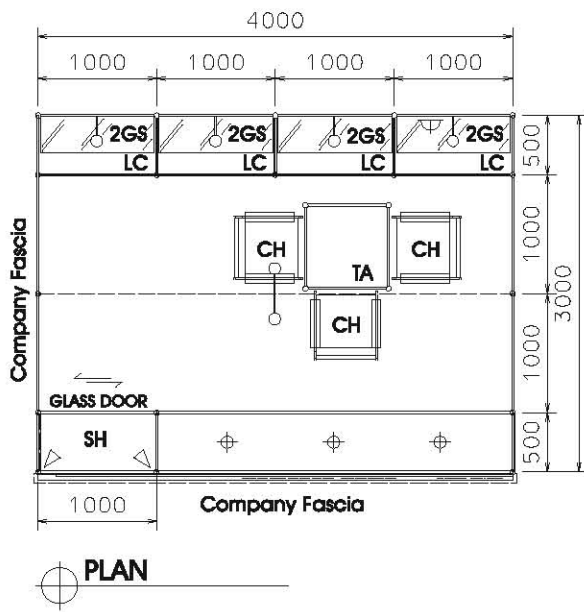

Hong Kong Optical Fair

香港眼鏡展

特級攤位 Premium Booth OP-C-12L Cnr 4M(W) x 3M(D) x 3.5M(H)

BOOTH SPECIFICATIONS		QTY
	Square meeting table (0.7m X 0.7m x 0.75mH)	1
	Black leather chair	3
	Glass shelf (flat) (1mL x 0.3mD)	8
	Lockable cabinet (1mL x 0.5mD x 0.75mH)	4
	Tall showcase w/1 layer of glass shelf (1m x 0.5m x 2.5mH) & 4 X 50W halogen tracklights	1
	Longarm spotlight w/23 watt energy saving lamp (yellow)	6
	50W halogen downlight under fascia	3
	500w Square pin power socket	1
	Ceiling beam	4M
	Company Logo	1

* The Hong Kong Trade Development Council reserves the right to change the configuration if necessary.
* 如有需要，香港貿易發展局有權更改攤位結構。