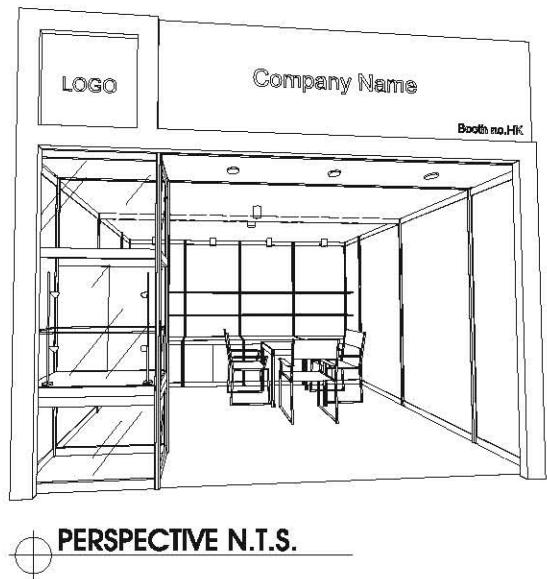

特級攤位 Premium Booth OP-C-12 4M(W) x 3M(D) x 3.5M(H)

BOOTH SPECIFICATIONS		QTY
TA	Square meeting table (0.7m X 0.7m x 0.75mH)	1
CH	Black leather chair	3
GS	Glass shelf (flat) (1mL x 0.3mD)	8
LC	Lockable cabinet (1mL x 0.5mD x 0.75mH)	4
SH	Tall showcase w/1 layer of glass shelf (1m x 0.5m x 2.5mH) & 4 X 50W halogen tracklights	1
	Longarm spotlight w/23 watt energy saving lamp (yellow)	6
	50W halogen downlight under fascia	3
	500w Square pin power socket	1
	Ceiling beam	4M
Logo	Company Logo	1

* The Hong Kong Trade Development Council reserves the right to change the configuration if necessary.

* 如有需要，香港貿易發展局有權更改攤位結構。