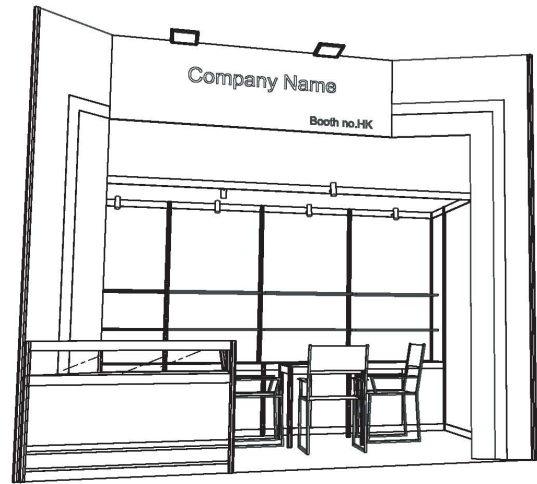

BOOTH SPECIFICATION		QTY
	Front showcase in sticker lamination with white wooden swing door. w/ 2 x (50W) halogen downlight (1m W x 0.5mD x 2.5m H)	1
	Large front tall showcase in sticker lamination with white wooden doors w/ cabinet underneath w/ 4 x (50W) halogen downlight (2m W x 0.5mD x 2.5m H)	1
	Glass shelf (flat) (1mL x 0.3mD)	2
	White folding door (1mL x 2mH)	1
	Coffee table (0.5m x 0.5m)	1
	Sofa	3
	Square meeting table (0.7m X0.7m x 0.75mH)	1
	Black leather chair	3
	Longarmed spotlight w/23 watt energy saving lamp (yellow)	6
	500w Square pin power socket	1

PLAN

PERSPECTIVE N.T.S

FRONT ELEVATION

BOOTH SPECIFICATION		QTY
	Front showcase in sticker lamination with white wooden swing door, w/ 2 x (50W) halogen downlight (1m W x 0.5mD x 2.5m H)	1
	Large front tall showcase in sticker lamination with white wooden doors w/ cabinet underneath w/ 4 x (50W) halogen downlight (2m W x 0.5mD x 2.5m H)	1
	Glass shelf (flat) (1mL x 0.3mD)	2
	White folding door (1mL x 2mH)	1
	Coffee table (0.5m x 0.5m)	1
	Sofa	3
	Square meeting table (0.7m X0.7m x 0.75mH)	1
	Black leather chair	3
	Longarmed spotlight w/23 watt energy saving lamp (yellow)	6
	500w Square pin power socket	1

Hong Kong Optical Fair

香港眼鏡展

特級攤位 Premium Booth OP-B-12 4M(W) x 3M(D) x 3.5M(H)

PLAN

PERSPECTIVE N.T.S.

FRONT ELEVATION

BOOTH SPECIFICATION		QTY
	Front table showcase (1.5m W x 0.5mD x 1mH)	1
	Lockable cabinet (1mL x 0.5mD x 0.75mH)	4
	Glass shelf (flat) (1mL x 0.3mD)	8
	Square meeting table (0.7m X 0.7m x 0.75mH)	1
	Black leather chair	3
	Longarmed spotlight w/23 watt energy saving lamp (yellow)	6
	150W Gilbert lamp (for fascia)	2
	500w Square pin power socket	1
	Ceiling beam	4m