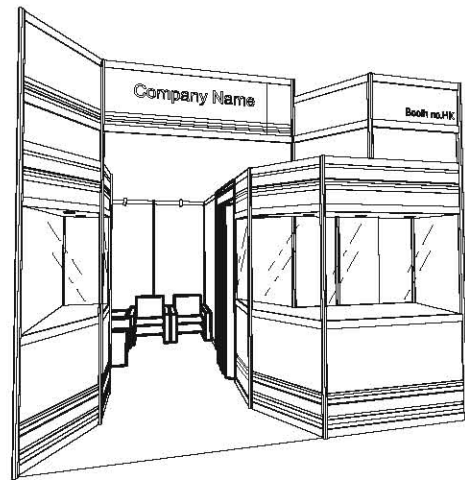

Hong Kong Optical Fair

香港眼鏡展

特級攤位 Premium Booth

OP-A-12

4M(W) x 3M(D) x 3.5M(H)

PLAN

PERSPECTIVE N.T.S

FRONT ELEVATION

BOOTH SPECIFICATION		QTY
	Front showcase in sticker lamination with white wooden swing door. w/ 2 x (50W) halogen downlight (1m W x 0.5mD x 2.5m H)	1
	Large front tall showcase in sticker lamination with white wooden doors w/ cabinet underneath w/ 4 x (50W) halogen downlight (2m W x 0.5mD x 2.5m H)	1
	Glass shelf (flat) (1mL x 0.3mD)	2
	White folding door (1mL x 2mH)	1
	Coffee table (0.5m x 0.5m)	1
	Sofa	3
	Square meeting table (0.7m X0.7m x 0.75mH)	1
	Black leather chair	3
	Longarmed spotlight w/23 watt energy saving lamp (yellow)	6
	500w Square pin power socket	1

PLAN

PERSPECTIVE N.T.S

FRONT ELEVATION

BOOTH SPECIFICATION		QTY
	Front showcase in sticker lamination with white wooden swing door, w/ 2 x (50W) halogen downlight (1m W x 0.5mD x 2.5m H)	1
	Large front tall showcase in sticker lamination with white wooden doors w/ cabinet underneath w/ 4 x (50W) halogen downlight (2m W x 0.5mD x 2.5m H)	1
	Glass shelf (flat) (1mL x 0.3mD)	2
	White folding door (1mL x 2mH)	1
	Coffee table (0.5m x 0.5m)	1
	Sofa	3
	Square meeting table (0.7m X0.7m x 0.75mH)	1
	Black leather chair	3
	Longarmed spotlight w/23 watt energy saving lamp (yellow)	6
	500w Square pin power socket	1

Hong Kong Optical Fair

香港眼鏡展

特級攤位 Premium Booth OP-B-12 4M(W) x 3M(D) x 3.5M(H)

PLAN

PERSPECTIVE N.T.S.

FRONT ELEVATION

BOOTH SPECIFICATION		QTY
	Front table showcase (1.5m W x 0.5mD x 1mH)	1
	Lockable cabinet (1mL x 0.5mD x 0.75mH)	4
	Glass shelf (flat) (1mL x 0.3mD)	8
	Square meeting table (0.7m X 0.7m x 0.75mH)	1
	Black leather chair	3
	Longarmed spotlight w/23 watt energy saving lamp (yellow)	6
	150W Gilbert lamp (for fascia)	2
	500w Square pin power socket	1
	Ceiling beam	4m