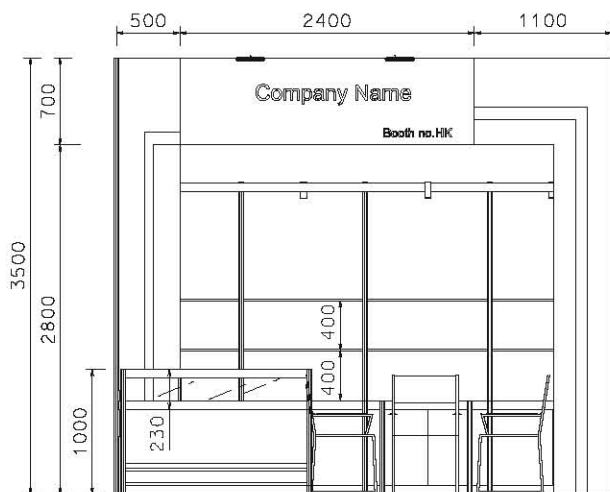

BOOTH SPECIFICATION		QTY
	Front showcase in sticker lamination with white wooden swing door. w/ 2 x (50W) halogen downlight (1m W x 0.5mD x 2.5m H)	1
	Large front tall showcase in sticker lamination with white wooden doors w/ cabinet underneath w/ 4 x (50W) halogen downlight (2m W x 0.5mD x 2.5m H)	1
	Glass shelf (flat) (1mL x 0.3mD)	2
	White folding door (1mL x 2mH)	1
	Coffee table (0.5m x 0.5m)	1
	Sofa	3
	Square meeting table (0.7m X0.7m x 0.75mH)	1
	Black leather chair	3
	Longarmed spotlight w/23 watt energy saving lamp (yellow)	6
	500w Square pin power socket	1

Hong Kong Optical Fair

香港眼鏡展

特級攤位 Premium Booth OP-B-12L Cnr 4M(W) x 3M(D) x 3.5M(H)

PLAN

PERSPECTIVE N.T.S

FRONT ELEVATION

BOOTH SPECIFICATION		QTY
	Front table showcase (1.5m W x 0.5mD x 1mH)	1
	Lockable cabinet (1mL x 0.5mD x 0.75mH)	4
	Glass shelf (flat) (1mL x 0.3mD)	8
	Square meeting table (0.7m X 0.7m x 0.75mH)	1
	Black leather chair	3
	Longarmed spotlight w/23 watt energy saving lamp (yellow)	6
	150W Gilbert lamp (for fascia)	2
	500w Square pin power socket	1
	Ceiling beam	4m

* The Hong Kong Trade Development Council reserves the right to change the configuration if necessary.

* 如有需要，香港貿易發展局有權更改攤位結構。

特級攤位 Premium Booth OP-C-12 4M(W) x 3M(D) x 3.5M(H)

BOOTH SPECIFICATIONS		QTY
TA	Square meeting table (0.7m X 0.7m x 0.75mH)	1
CH	Black leather chair	3
GS	Glass shelf (flat) (1mL x 0.3mD)	8
LC	Lockable cabinet (1mL x 0.5mD x 0.75mH)	4
SH	Tall showcase w/1 layer of glass shelf (1m x 0.5m x 2.5mH) & 4 X 50W halogen tracklights	1
	Longarm spotlight w/23 watt energy saving lamp (yellow)	6
	50W halogen downlight under fascia	3
	500w Square pin power socket	1
	Ceiling beam	4M
Logo	Company Logo	1