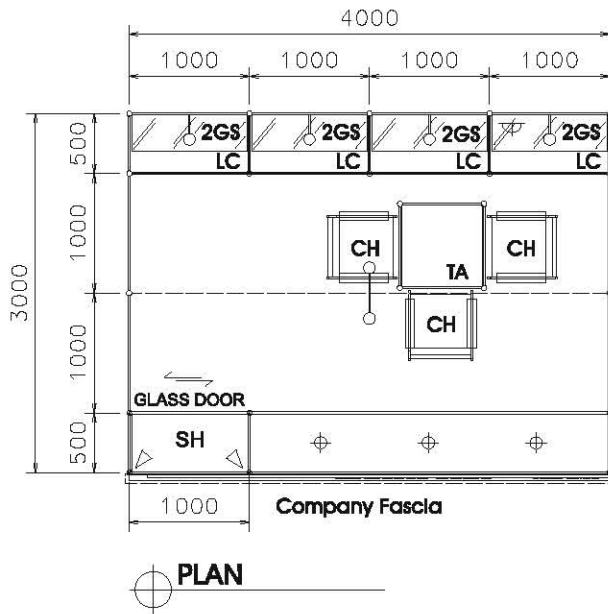

BOOTH SPECIFICATION		QTY
	Front showcase in sticker lamination with white wooden swing door. w/ 2 x (50W) halogen downlight (1m W x 0.5mD x 2.5m H)	1
	Large front tall showcase in sticker lamination with white wooden doors w/ cabinet underneath w/ 4 x (50W) halogen downlight (2m W x 0.5mD x 2.5m H)	1
	Glass shelf (flat) (1mL x 0.3mD)	2
	White folding door (1mL x 2mH)	1
	Coffee table (0.5m x 0.5m)	1
	Sofa	3
	Square meeting table (0.7m X0.7m x 0.75mH)	1
	Black leather chair	3
	Longarmed spotlight w/23 watt energy saving lamp (yellow)	6
	500w Square pin power socket	1

Hong Kong Optical Fair

香港眼鏡展

特級攤位 Premium Booth OP-B-12L Cnr 4M(W) x 3M(D) x 3.5M(H)

PLAN

PERSPECTIVE N.T.S

FRONT ELEVATION

BOOTH SPECIFICATION		QTY
	Front table showcase (1.5m W x 0.5mD x 1mH)	1
	Lockable cabinet (1mL x 0.5mD x 0.75mH)	4
	Glass shelf (flat) (1mL x 0.3mD)	8
	Square meeting table (0.7m X 0.7m x 0.75mH)	1
	Black leather chair	3
	Longarmed spotlight w/23 watt energy saving lamp (yellow)	6
	150W Gilbert lamp (for fascia)	2
	500w Square pin power socket	1
	Ceiling beam	4m

* The Hong Kong Trade Development Council reserves the right to change the configuration if necessary.

* 如有需要，香港貿易發展局有權更改攤位結構。

特級攤位 Premium Booth OP-C-12 4M(W) x 3M(D) x 3.5M(H)

BOOTH SPECIFICATIONS		QTY
TA	Square meeting table (0.7m X 0.7m x 0.75mH)	1
CH	Black leather chair	3
GS	Glass shelf (flat) (1mL x 0.3mD)	8
LC	Lockable cabinet (1mL x 0.5mD x 0.75mH)	4
SH	Tall showcase w/1 layer of glass shelf (1m x 0.5m x 2.5mH) & 4 X 50W halogen tracklights	1
	Longarm spotlight w/23 watt energy saving lamp (yellow)	6
	50W halogen downlight under fascia	3
	500w Square pin power socket	1
	Ceiling beam	4M
Logo	Company Logo	1