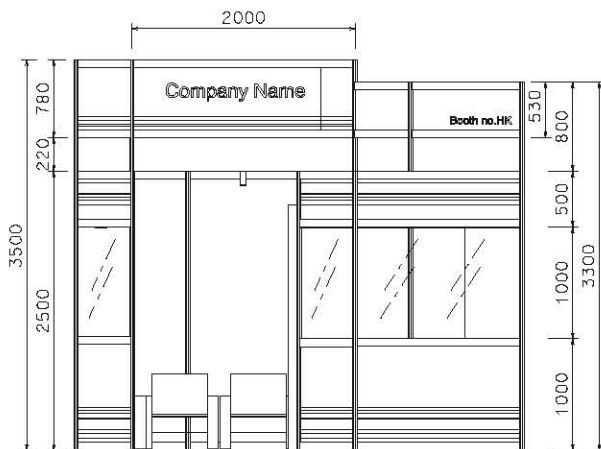

Hong Kong Optical Fair

香港眼鏡展

特級攤位 Premium Booth

OP-A-12

4M(W) x 3M(D) x 3.5M(H)

PLAN

PERSPECTIVE N.T.S

FRONT ELEVATION

BOOTH SPECIFICATION		QTY
	Front showcase in sticker lamination with white wooden swing door. w/ 2 x (50W) halogen downlight (1m W x 0.5mD x 2.5m H)	1
	Large front tall showcase in sticker lamination with white wooden doors w/ cabinet underneath w/ 4 x (50W) halogen downlight (2m W x 0.5mD x 2.5m H)	1
	Glass shelf (flat) (1mL x 0.3mD)	2
	White folding door (1mL x 2mH)	1
	Coffee table (0.5m x 0.5m)	1
	Sofa	3
	Square meeting table (0.7m X0.7m x 0.75mH)	1
	Black leather chair	3
	Longarmed spotlight w/23 watt energy saving lamp (yellow)	6
	500w Square pin power socket	1

PLAN

PERSPECTIVE N.T.S

FRONT ELEVATION

BOOTH SPECIFICATION		QTY
	Front showcase in sticker lamination with white wooden swing door, w/ 2 x (50W) halogen downlight (1m W x 0.5mD x 2.5m H)	1
	Large front tall showcase in sticker lamination with white wooden doors w/ cabinet underneath w/ 4 x (50W) halogen downlight (2m W x 0.5mD x 2.5m H)	1
	Glass shelf (flat) (1mL x 0.3mD)	2
	White folding door (1mL x 2mH)	1
	Coffee table (0.5m x 0.5m)	1
	Sofa	3
	Square meeting table (0.7m X0.7m x 0.75mH)	1
	Black leather chair	3
	Longarmed spotlight w/23 watt energy saving lamp (yellow)	6
	500w Square pin power socket	1

Hong Kong Optical Fair

香港眼鏡展

特級攤位 Premium Booth OP-B-12 4M(W) x 3M(D) x 3.5M(H)

PLAN

PERSPECTIVE N.T.S.

FRONT ELEVATION

BOOTH SPECIFICATION		QTY
	Front table showcase (1.5m W x 0.5mD x 1mH)	1
	Lockable cabinet (1mL x 0.5mD x 0.75mH)	4
	Glass shelf (flat) (1mL x 0.3mD)	8
	Square meeting table (0.7m X 0.7m x 0.75mH)	1
	Black leather chair	3
	Longarmed spotlight w/23 watt energy saving lamp (yellow)	6
	150W Gilbert lamp (for fascia)	2
	500w Square pin power socket	1
	Ceiling beam	4m