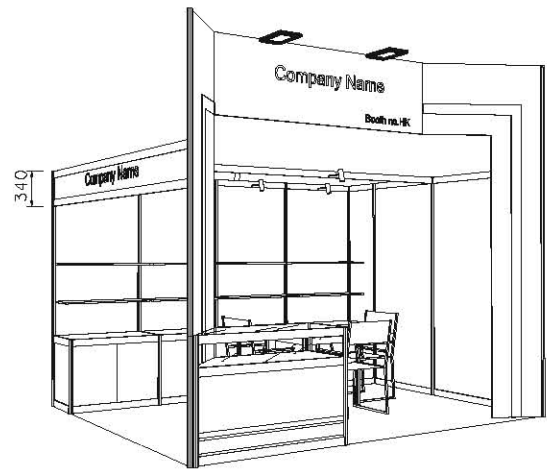

BOOTH SPECIFICATION		QTY
	Front showcase in sticker lamination with white wooden swing door. w/ 2 x (50W) halogen downlight (1m W x 0.5mD x 2.5m H)	1
	Large front tall showcase in sticker lamination with white wooden doors w/ cabinet underneath w/ 4 x (50W) halogen downlight (2m W x 0.5mD x 2.5m H)	1
	Glass shelf (flat) (1mL x 0.3mD)	2
	White folding door (1mL x 2mH)	1
	Coffee table (0.5m x 0.5m)	1
	Sofa	3
	Square meeting table (0.7m X0.7m x 0.75mH)	1
	Black leather chair	3
	Longarmed spotlight w/23 watt energy saving lamp (yellow)	6
	500w Square pin power socket	1

Hong Kong Optical Fair

香港眼鏡展

特級攤位 Premium Booth OP-B-12 4M(W) x 3M(D) x 3.5M(H)

PLAN

PERSPECTIVE N.T.S.

FRONT ELEVATION

BOOTH SPECIFICATION		QTY
	Front table showcase (1.5m W x 0.5mD x 1mH)	1
	Lockable cabinet (1mL x 0.5mD x 0.75mH)	4
	Glass shelf (flat) (1mL x 0.3mD)	8
	Square meeting table (0.7m X 0.7m x 0.75mH)	1
	Black leather chair	3
	Longarmed spotlight w/23 watt energy saving lamp (yellow)	6
	150W Gilbert lamp (for fascia)	2
	500w Square pin power socket	1
	Ceiling beam	4m

Hong Kong Optical Fair

香港眼鏡展

特級攤位 Premium Booth OP-B-12L Cnr 4M(W) x 3M(D) x 3.5M(H)

PLAN

PERSPECTIVE N.T.S

FRONT ELEVATION

BOOTH SPECIFICATION		QTY
	Front table showcase (1.5m W x 0.5mD x 1mH)	1
	Lockable cabinet (1mL x 0.5mD x 0.75mH)	4
	Glass shelf (flat) (1mL x 0.3mD)	8
	Square meeting table (0.7m X 0.7m x 0.75mH)	1
	Black leather chair	3
	Longarmed spotlight w/23 watt energy saving lamp (yellow)	6
	150W Gilbert lamp (for fascia)	2
	500w Square pin power socket	1
	Ceiling beam	4m