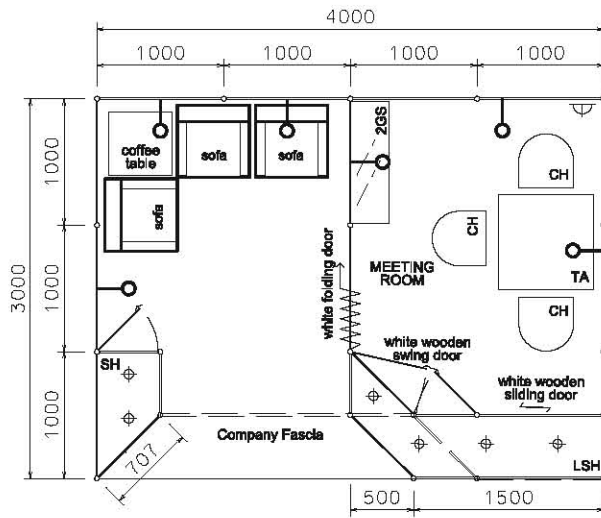

Hong Kong Optical Fair

香港眼鏡展

特級攤位 Premium Booth

OP-A-12

4M(W) x 3M(D) x 3.5M(H)

PLAN

PERSPECTIVE N.T.S

FRONT ELEVATION

BOOTH SPECIFICATION		QTY
	Front showcase in sticker lamination with white wooden swing door. w/ 2 x (50W) halogen downlight (1m W x 0.5mD x 2.5m H)	1
	Large front tall showcase in sticker lamination with white wooden doors w/ cabinet underneath w/ 4 x (50W) halogen downlight (2m W x 0.5mD x 2.5m H)	1
	Glass shelf (flat) (1mL x 0.3mD)	2
	White folding door (1mL x 2mH)	1
	Coffee table (0.5m x 0.5m)	1
	Sofa	3
	Square meeting table (0.7m X0.7m x 0.75mH)	1
	Black leather chair	3
	Longarmed spotlight w/23 watt energy saving lamp (yellow)	6
	500w Square pin power socket	1

PLAN

PERSPECTIVE N.T.S

FRONT ELEVATION

BOOTH SPECIFICATION		QTY
	Front showcase in sticker lamination with white wooden swing door, w/ 2 x (50W) halogen downlight (1m W x 0.5mD x 2.5m H)	1
	Large front tall showcase in sticker lamination with white wooden doors w/ cabinet underneath w/ 4 x (50W) halogen downlight (2m W x 0.5mD x 2.5m H)	1
	Glass shelf (flat) (1mL x 0.3mD)	2
	White folding door (1mL x 2mH)	1
	Coffee table (0.5m x 0.5m)	1
	Sofa	3
	Square meeting table (0.7m X0.7m x 0.75mH)	1
	Black leather chair	3
	Longarmed spotlight w/23 watt energy saving lamp (yellow)	6
	500w Square pin power socket	1

* The Hong Kong Trade Development Council reserves the right to change the configuration if necessary.

* 如有需要，香港貿易發展局有權更改攤位結構。

特級攤位 Premium Booth OP-C-12 4M(W) x 3M(D) x 3.5M(H)

BOOTH SPECIFICATIONS		QTY
TA	Square meeting table (0.7m X 0.7m x 0.75mH)	1
CH	Black leather chair	3
GS	Glass shelf (flat) (1mL x 0.3mD)	8
LC	Lockable cabinet (1mL x 0.5mD x 0.75mH)	4
SH	Tall showcase w/1 layer of glass shelf (1m x 0.5m x 2.5mH) & 4 X 50W halogen tracklights	1
	Longarm spotlight w/23 watt energy saving lamp (yellow)	6
	50W halogen downlight under fascia	3
	500w Square pin power socket	1
	Ceiling beam	4M
Logo	Company Logo	1