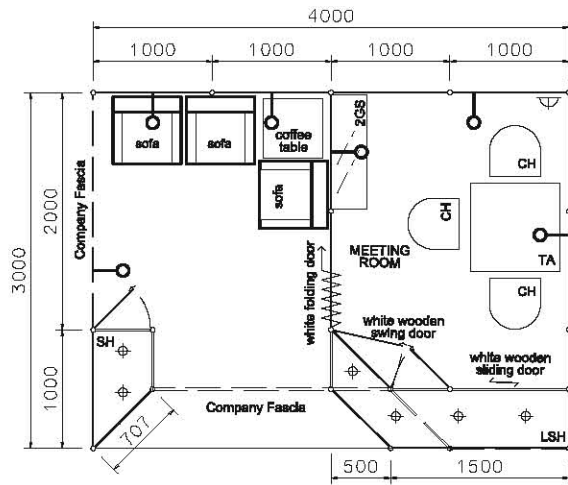

BOOTH SPECIFICATION		QTY
	Front showcase in sticker lamination with white wooden swing door. w/ 2 x (50W) halogen downlight (1m W x 0.5mD x 2.5m H)	1
	Large front tall showcase in sticker lamination with white wooden doors w/ cabinet underneath w/ 4 x (50W) halogen downlight (2m W x 0.5mD x 2.5m H)	1
	Glass shelf (flat) (1mL x 0.3mD)	2
	White folding door (1mL x 2mH)	1
	Coffee table (0.5m x 0.5m)	1
	Sofa	3
	Square meeting table (0.7m X0.7m x 0.75mH)	1
	Black leather chair	3
	Longarmed spotlight w/23 watt energy saving lamp (yellow)	6
	500w Square pin power socket	1

PLAN

PERSPECTIVE N.T.S

FRONT ELEVATION

BOOTH SPECIFICATION		QTY
	Front showcase in sticker lamination with white wooden swing door, w/ 2 x (50W) halogen downlight (1m W x 0.5mD x 2.5m H)	1
	Large front tall showcase in sticker lamination with white wooden doors w/ cabinet underneath w/ 4 x (50W) halogen downlight (2m W x 0.5mD x 2.5m H)	1
	Glass shelf (flat) (1mL x 0.3mD)	2
	White folding door (1mL x 2mH)	1
	Coffee table (0.5m x 0.5m)	1
	Sofa	3
	Square meeting table (0.7m X0.7m x 0.75mH)	1
	Black leather chair	3
	Longarmed spotlight w/23 watt energy saving lamp (yellow)	6
	500w Square pin power socket	1

Hong Kong Optical Fair

香港眼鏡展

特級攤位 Premium Booth OP-B-12 4M(W) x 3M(D) x 3.5M(H)

PLAN

PERSPECTIVE N.T.S.

FRONT ELEVATION

BOOTH SPECIFICATION		QTY
	Front table showcase (1.5m W x 0.5mD x 1mH)	1
	Lockable cabinet (1mL x 0.5mD x 0.75mH)	4
	Glass shelf (flat) (1mL x 0.3mD)	8
	Square meeting table (0.7m X 0.7m x 0.75mH)	1
	Black leather chair	3
	Longarmed spotlight w/23 watt energy saving lamp (yellow)	6
	150W Gilbert lamp (for fascia)	2
	500w Square pin power socket	1
	Ceiling beam	4m