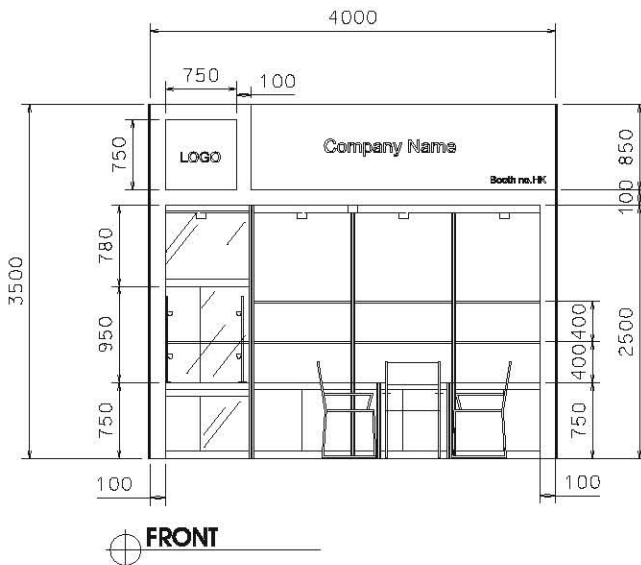

BOOTH SPECIFICATION		QTY
	Front showcase in sticker lamination with white wooden swing door. w/ 2 x (50W) halogen downlight (1m W x 0.5mD x 2.5m H)	1
	Large front tall showcase in sticker lamination with white wooden doors w/ cabinet underneath w/ 4 x (50W) halogen downlight (2m W x 0.5mD x 2.5m H)	1
	Glass shelf (flat) (1mL x 0.3mD)	2
	White folding door (1mL x 2mH)	1
	Coffee table (0.5m x 0.5m)	1
	Sofa	3
	Square meeting table (0.7m X0.7m x 0.75mH)	1
	Black leather chair	3
	Longarmed spotlight w/23 watt energy saving lamp (yellow)	6
	500w Square pin power socket	1

Hong Kong Optical Fair

香港眼鏡展

特級攤位 Premium Booth OP-B-12L Cnr 4M(W) x 3M(D) x 3.5M(H)

PLAN

PERSPECTIVE N.T.S

FRONT ELEVATION

BOOTH SPECIFICATION		QTY
	Front table showcase (1.5m W x 0.5mD x 1mH)	1
	Lockable cabinet (1mL x 0.5mD x 0.75mH)	4
	Glass shelf (flat) (1mL x 0.3mD)	8
	Square meeting table (0.7m X 0.7m x 0.75mH)	1
	Black leather chair	3
	Longarmed spotlight w/23 watt energy saving lamp (yellow)	6
	150W Gilbert lamp (for fascia)	2
	500w Square pin power socket	1
	Ceiling beam	4m

* The Hong Kong Trade Development Council reserves the right to change the configuration if necessary.

* 如有需要，香港貿易發展局有權更改攤位結構。

特級攤位 Premium Booth OP-C-12 4M(W) x 3M(D) x 3.5M(H)

BOOTH SPECIFICATIONS		QTY
TA	Square meeting table (0.7m X 0.7m x 0.75mH)	1
CH	Black leather chair	3
GS	Glass shelf (flat) (1mL x 0.3mD)	8
LC	Lockable cabinet (1mL x 0.5mD x 0.75mH)	4
SH	Tall showcase w/1 layer of glass shelf (1m x 0.5m x 2.5mH) & 4 X 50W halogen tracklights	1
	Longarm spotlight w/23 watt energy saving lamp (yellow)	6
	50W halogen downlight under fascia	3
	500w Square pin power socket	1
	Ceiling beam	4M
Logo	Company Logo	1