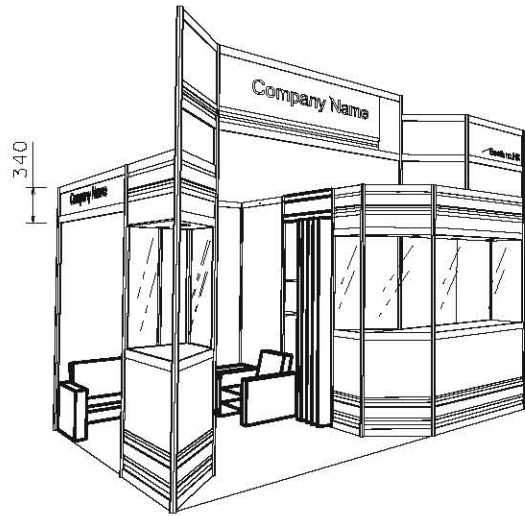

BOOTH SPECIFICATION		QTY
	Front showcase in sticker lamination with white wooden swing door. w/ 2 x (50W) halogen downlight (1m W x 0.5mD x 2.5m H)	1
	Large front tall showcase in sticker lamination with white wooden doors w/ cabinet underneath w/ 4 x (50W) halogen downlight (2m W x 0.5mD x 2.5m H)	1
	Glass shelf (flat) (1mL x 0.3mD)	2
	White folding door (1mL x 2mH)	1
	Coffee table (0.5m x 0.5m)	1
	Sofa	3
	Square meeting table (0.7m X0.7m x 0.75mH)	1
	Black leather chair	3
	Longarmed spotlight w/23 watt energy saving lamp (yellow)	6
	500w Square pin power socket	1

* The Hong Kong Trade Development Council reserves the right to change the configuration if necessary.

* 如有需要，香港貿易發展局有權更改攤位結構。

Hong Kong Optical Fair

香港眼鏡展

特級攤位 Premium Booth OP-A-12L Cnr 4M(W) x 3M(D) x 3.5M(H)

PLAN

PERSPECTIVE N.T.S

FRONT ELEVATION

BOOTH SPECIFICATION		QTY
	Front showcase in sticker lamination with white wooden swing door, w/ 2 x (50W) halogen downlight (1m W x 0.5mD x 2.5m H)	1
	Large front tall showcase in sticker lamination with white wooden doors w/ cabinet underneath w/ 4 x (50W) halogen downlight (2m W x 0.5mD x 2.5m H)	1
	Glass shelf (flat) (1mL x 0.3mD)	2
	White folding door (1mL x 2mH)	1
	Coffee table (0.5m x 0.5m)	1
	Sofa	3
	Square meeting table (0.7m X0.7m x 0.75mH)	1
	Black leather chair	3
	Longarmed spotlight w/23 watt energy saving lamp (yellow)	6
	500w Square pin power socket	1

Hong Kong Optical Fair

香港眼鏡展

特級攤位 Premium Booth OP-B-12 4M(W) x 3M(D) x 3.5M(H)

PLAN

PERSPECTIVE N.T.S.

FRONT ELEVATION

BOOTH SPECIFICATION		QTY
	Front table showcase (1.5m W x 0.5mD x 1mH)	1
	Lockable cabinet (1mL x 0.5mD x 0.75mH)	4
	Glass shelf (flat) (1mL x 0.3mD)	8
	Square meeting table (0.7m X 0.7m x 0.75mH)	1
	Black leather chair	3
	Longarmed spotlight w/23 watt energy saving lamp (yellow)	6
	150W Gilbert lamp (for fascia)	2
	500w Square pin power socket	1
	Ceiling beam	4m