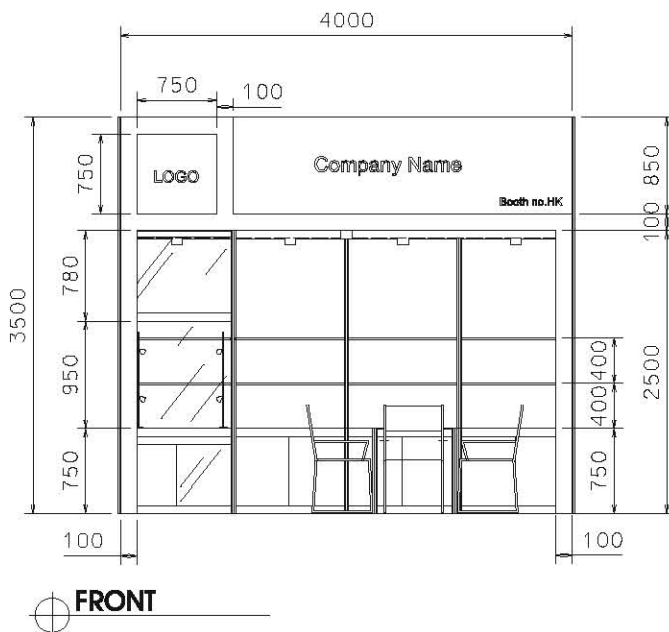

Hong Kong Optical Fair

香港眼鏡展

特級攤位 Premium Booth OP-C-12L Cnr 4M(W) x 3M(D) x 3.5M(H)

BOOTH SPECIFICATIONS		QTY
	Square meeting table (0.7m X 0.7m x 0.75mH)	1
	Black leather chair	3
	Glass shelf (flat) (1mL x 0.3mD)	8
	Lockable cabinet (1mL x 0.5mD x 0.75mH)	4
	Tall showcase w/1 layer of glass shelf (1m x 0.5m x 2.5mH) & 4 X 50W halogen tracklights	1
	Longarm spotlight w/23 watt energy saving lamp (yellow)	6
	50W halogen downlight under fascia	3
	500w Square pin power socket	1
	Ceiling beam	4M
	Company Logo	1

* The Hong Kong Trade Development Council reserves the right to change the configuration if necessary.
* 如有需要，香港貿易發展局有權更改攤位結構。