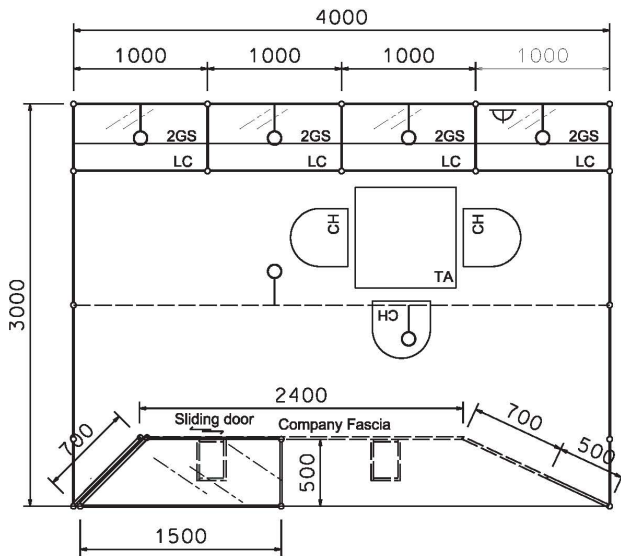

BOOTH SPECIFICATION		QTY
	Front showcase in sticker lamination with white wooden swing door. w/ 2 x (50W) halogen downlight (1m W x 0.5mD x 2.5m H)	1
	Large front tall showcase in sticker lamination with white wooden doors w/ cabinet underneath w/ 4 x (50W) halogen downlight (2m W x 0.5mD x 2.5m H)	1
	Glass shelf (flat) (1mL x 0.3mD)	2
	White folding door (1mL x 2mH)	1
	Coffee table (0.5m x 0.5m)	1
	Sofa	3
	Square meeting table (0.7m X0.7m x 0.75mH)	1
	Black leather chair	3
	Longarmed spotlight w/23 watt energy saving lamp (yellow)	6
	500w Square pin power socket	1

PLAN

PERSPECTIVE N.T.S

FRONT ELEVATION

BOOTH SPECIFICATION		QTY
	Front showcase in sticker lamination with white wooden swing door, w/ 2 x (50W) halogen downlight (1m W x 0.5mD x 2.5m H)	1
	Large front tall showcase in sticker lamination with white wooden doors w/ cabinet underneath w/ 4 x (50W) halogen downlight (2m W x 0.5mD x 2.5m H)	1
	Glass shelf (flat) (1mL x 0.3mD)	2
	White folding door (1mL x 2mH)	1
	Coffee table (0.5m x 0.5m)	1
	Sofa	3
	Square meeting table (0.7m X0.7m x 0.75mH)	1
	Black leather chair	3
	Longarmed spotlight w/23 watt energy saving lamp (yellow)	6
	500w Square pin power socket	1

Hong Kong Optical Fair

香港眼鏡展

特級攤位 Premium Booth OP-B-12 4M(W) x 3M(D) x 3.5M(H)

PLAN

PERSPECTIVE N.T.S.

FRONT ELEVATION

BOOTH SPECIFICATION		QTY
	Front table showcase (1.5m W x 0.5mD x 1mH)	1
	Lockable cabinet (1mL x 0.5mD x 0.75mH)	4
	Glass shelf (flat) (1mL x 0.3mD)	8
	Square meeting table (0.7m X 0.7m x 0.75mH)	1
	Black leather chair	3
	Longarmed spotlight w/23 watt energy saving lamp (yellow)	6
	150W Gilbert lamp (for fascia)	2
	500w Square pin power socket	1
	Ceiling beam	4m