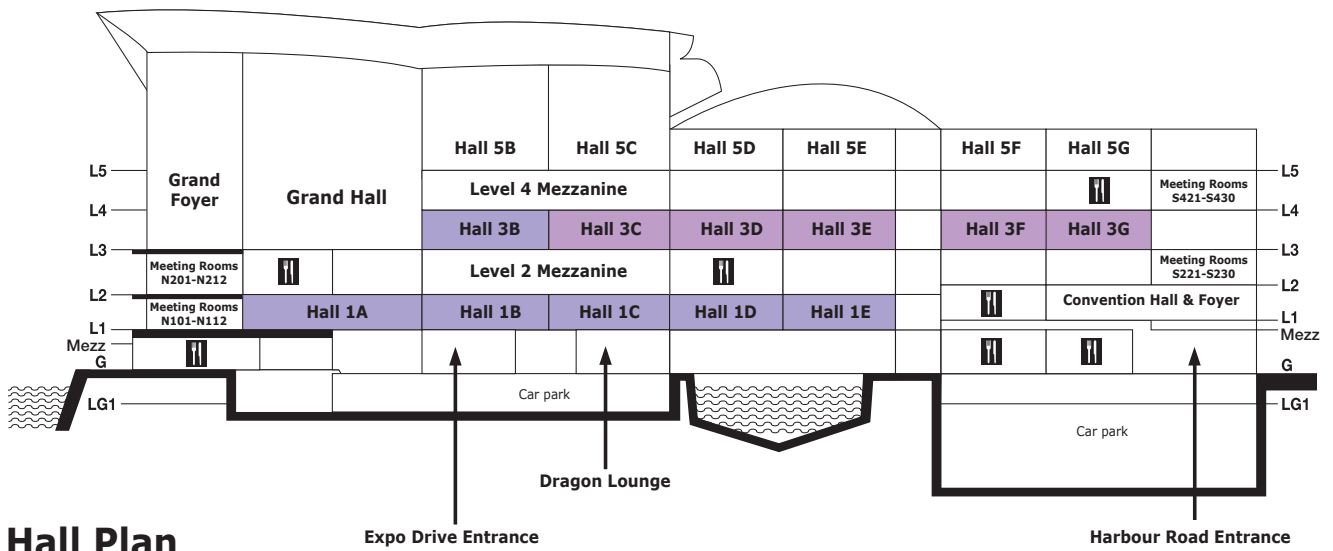

Guide to Zones and Group Pavilions

Zone	Hall Location/Site
Brand Name Gallery including Visionaries of Styles (VOS) Pavilion	Hall 1B
Contact Lens & Accessories	Hall 1C
Eyewear, Frames, Lens & Accessories	Halls 1C-E
Optometric Instrument, Equipment and Machinery	Hall 1A
Trade Services	Hall 3B

Group Pavilion	Hall Location/Site
Chinese mainland	Halls 1A-B & Hall 3B
Germany	Hall 1C
Hong Kong Optical Manufacturers Association	Hall 1E
Italy	Hall 1B
Japan	Hall 1B
Korea	Hall 1C
Taiwan	Halls 1B-C & Hall 3B

Concurrent Event	Hall Location/Site
HKTDCC Hong Kong International Wine & Spirits Fair	Halls 3C-G

Hall Plan

*Subject to change as of 10 October 2011

Booth Legend

展位位置圖例

Hall Location/Site 展覽廳位置/場地	Level 樓層
1A-E Halls 展覽廳 1A-E	L1 一樓
3B Hall 展覽廳 3B	L3 三樓