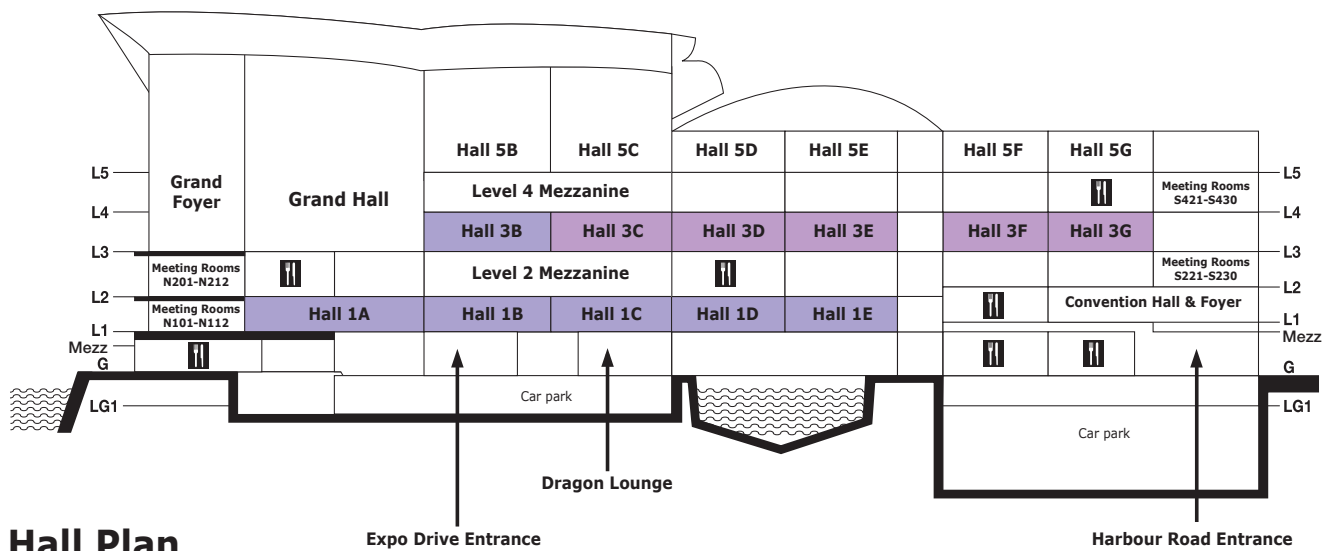

# Guide to Zones and Group Pavilions

Zone	Hall Location/Site
Brand Name Gallery including Visionaries of Styles (VOS) Pavilion	Halls 1B-C
Contact Lens & Accessories	Hall 1C
Diagnostic Instruments <small>New Zone</small>	Hall 1A
Eyewear, Frames & Lens	Halls 1C-E
Eyewear Accessories <small>New Zone</small>	Halls 1D-E
Optometric Instruments, Equipment and Machinery	Hall 1A
Sporting & Professional Eyewear <small>New Zone</small>	Hall 1C
Trade Services & Publications	Halls 1D & 3B

Group Pavilion	Hall Location/Site
Chinese mainland	Halls 1A-B & Concourse and Halls 3B & Concourse
France	Halls 1B-C
Hong Kong Optical Manufacturers Association	Hall 1E
Italy	Hall 1B
Japan	Hall 1C
Korea	Hall 1C
Taiwan	Halls 1B-C & 3B

Concurrent Event	Hall Location/Site
HKTDC Hong Kong International Wine & Spirits Fair	Halls 3C-G

**Hall Plan**

\*Subject to change as of 3 October 2012

## 展位位置圖例

Hall Location/Site 展覽廳位置/場地	Level 樓層
<b>1A-E</b> Halls 展覽廳 1A-E	L1 一樓
<b>1CON</b> Hall 1 Concourse 展覽廳1大堂	L1 一樓
<b>3B</b> Hall 展覽廳 3B	L3 三樓
<b>3CON</b> Hall 3 Concourse 展覽廳3大堂	L3 三樓