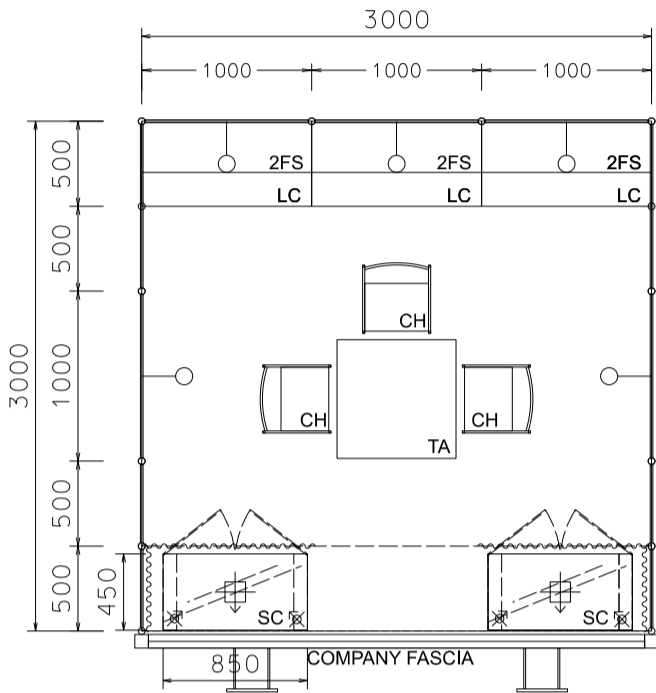

3M x 3M BRAND NAME GALLERY (C)

三米乘三米品牌廊攤位

PLAN
平面圖

PERSPECTIVE
透視圖

ELEVATION
立面圖

BOOTH SPECIFICATIONS		QTY.
	LOCKABLE CABINET 儲物櫃 (1mL x 0.5mD x 0.75mH)	3
	3M WOODEN DISPLAY FLAT SHELF 平放式木層板	2
	SQUARE MEETING TABLE 正方檯 (0.7m x 0.7m x 0.75mH)	1
	850mm X 450mm X 1680mmH GLASS SHOWCASE W. 4 x 50W HALOGEN LIGHT INSIDE 1.68米高 飾櫃連4支50瓦特石英燈	2
	BLACK LEATHER CHAIR 黑皮椅	3
	LONG ARMED SPOTLIGHT (300MM) 23 WATT ENERGY SAVING LAMP (YELLOW LIGHT) 長臂射燈 (約長300mm) (23瓦特輕電燈膽 (黃光))	5
	300W HALOGEN FLOOD LIGHT (at 3mH) 300瓦特石英燈 (3米高)	2
	GILBERT LAMP FOR FASCIA ONLY 畫燈 (招牌照明用)	2
	RUBBISH BIN & CARPET (9sqm.) 垃圾箱 & 地氈 (9平方米)	