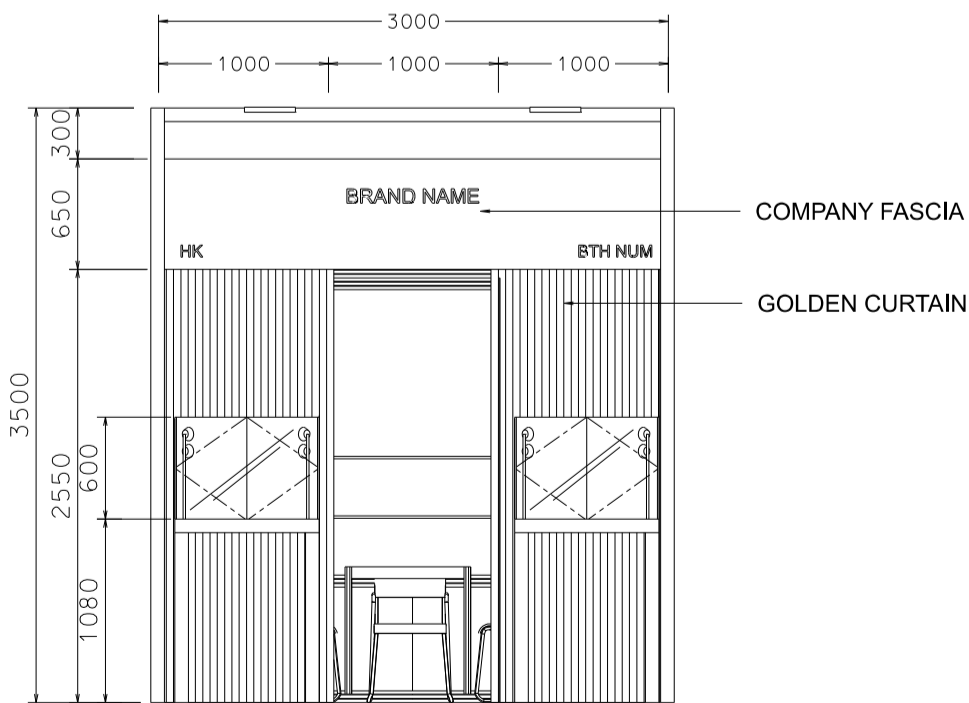

3M x 3M BRAND NAME GALLERY (C)

三米乘三米品牌廊攤位

PLAN
平面圖

PERSPECTIVE
透視圖

ELEVATION
立面圖

BOOTH SPECIFICATIONS		QTY.
	LOCKABLE CABINET 儲物櫃 (1mL x 0.5mD x 0.75mH)	3
	3M WOODEN DISPLAY FLAT SHELF 平放式木層板	2
	SQUARE MEETING TABLE 正方檯 (0.7m x 0.7m x 0.75mH)	1
	850mm X 450mm X 1680mmH GLASS SHOWCASE W. 4 x 50W HALOGEN LIGHT INSIDE 1.68米高 飾櫃連4支50瓦特石英燈	2
	BLACK LEATHER CHAIR 黑皮椅	3
	LONG ARMED SPOTLIGHT (300MM) 23 WATT ENERGY SAVING LAMP (YELLOW LIGHT) 長臂射燈 (約長300mm) (23瓦特輕電燈膽 (黃光))	5
	300W HALOGEN FLOOD LIGHT (at 3mH) 300瓦特石英燈 (3米高)	2
	GILBERT LAMP FOR FASCIA ONLY 畫燈 (招牌照明用)	2
	RUBBISH BIN & CARPET (9sqm.) 垃圾箱 & 地氈 (9平方米)	