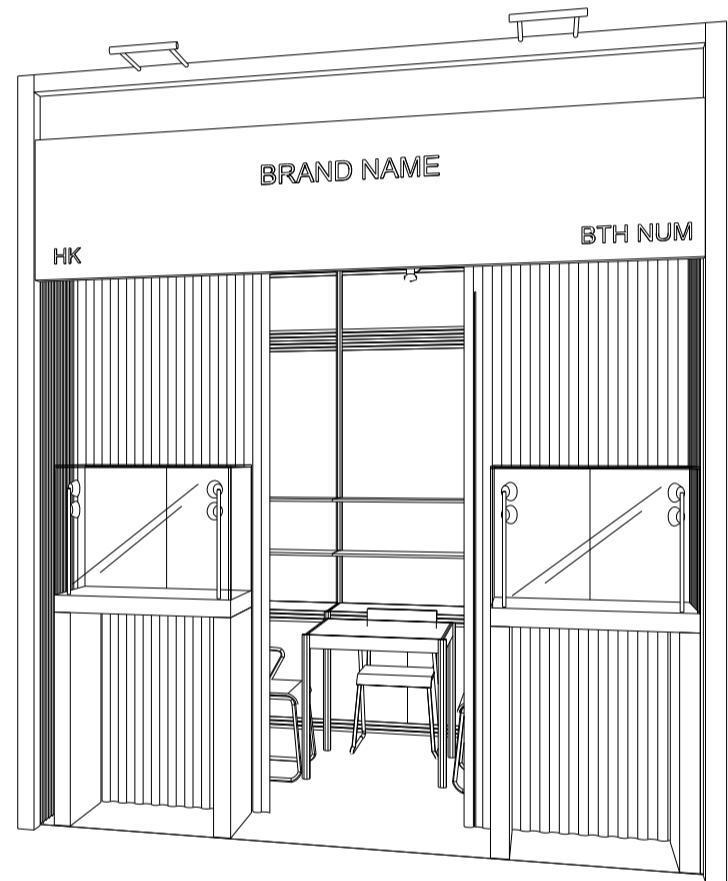

3M x 3M BRAND NAME GALLERY (C)

三米乘三米品牌廊攤位

PLAN
平面圖

PERSPECTIVE
透視圖

ELEVATION
立面圖

BOOTH SPECIFICATIONS		QTY.
	LOCKABLE CABINET 儲物櫃 (1mL x 0.5mD x 0.75mH)	3
	3M WOODEN DISPLAY FLAT SHELF 平放式木層板	2
	SQUARE MEETING TABLE 正方檯 (0.7m x 0.7m x 0.75mH)	1
	850mm X 450mm X 1680mmH GLASS SHOWCASE W. 4 x 50W HALOGEN LIGHT INSIDE 1.68米高 飾櫃連4支50瓦特石英燈	2
	BLACK LEATHER CHAIR 黑皮椅	3
	LONG ARMED SPOTLIGHT (300MM) 23 WATT ENERGY SAVING LAMP (YELLOW LIGHT) 長臂射燈 (約長300mm) (23瓦特輕電燈膽 (黃光))	5
	300W HALOGEN FLOOD LIGHT (at 3mH) 300瓦特石英燈 (3米高)	2
	GILBERT LAMP FOR FASCIA ONLY 畫燈 (招牌照明用)	2
	RUBBISH BIN & CARPET (9sqm.) 垃圾箱 & 地氈 (9平方米)	