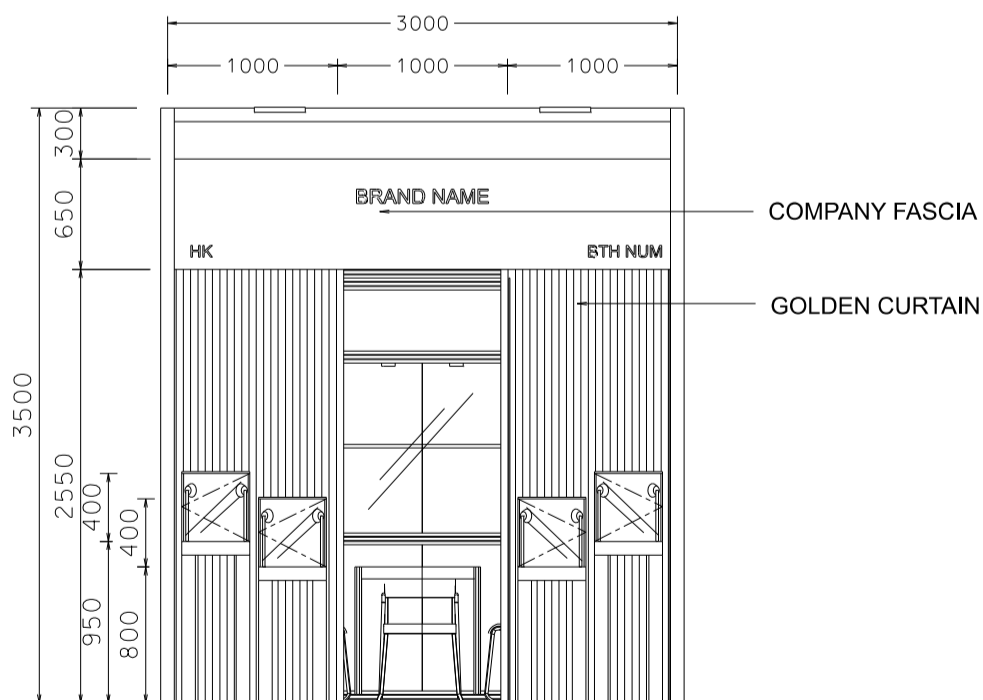

3M x 3M BRAND NAME GALLERY (B)

三米乘三米品牌廊攤位

PLAN
平面圖

PERSPECTIVE
透視圖

ELEVATION
立面圖

BOOTH SPECIFICATIONS		QTY.
	LOCKABLE CABINET 儲物櫃 (1mL x 0.5mD x 1mH)	1
	TALL SHOWCASE W/ 1 LAYER OF GLASS SHELF AND 2 X 50W HALOGEN DOWNLIGHT 高身飾櫃連一層玻璃層板及2支50瓦特石英燈	2
	SQUARE MEETING TABLE 正方檯 (0.7m x 0.7m x 0.75mH)	1
	400mm X 400mm X 1350mmH GLASS SHOWCASE W/ 2 X 50W HALOGEN LIGHT INSIDE 1.35米高 飾櫃連2支50瓦特石英燈	2
	400mm X 400mm X 1200mmH GLASS SHOWCASE W/ 2 X 50W HALOGEN LIGHT INSIDE 1.2米高 飾櫃連2支50瓦特石英燈	2
	BLACK LEATHER CHAIR 黑皮椅	3
	LONG ARMED SPOTLIGHT (300MM) 23 WATT ENERGY SAVING LAMP (YELLOW LIGHT) 長臂射燈 (約長300mm) (23瓦特燈電燈膽) (黃光)	3
	300W HALOGEN FLOOD LIGHT (at 3mH) 300瓦特石英燈(3米高)	2
	GILBERT LAMP FOR FASCIA ONLY 畫燈(招牌照明用)	2
	RUBBISH BIN & CARPET (9sqm.) 垃圾箱 & 地氈 (9平方米)	