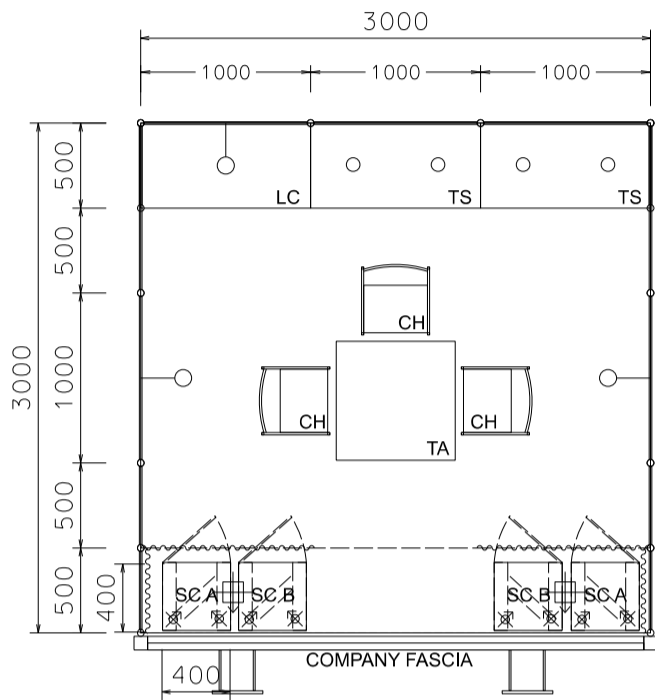

3M x 3M BRAND NAME GALLERY (B)

三米乘三米品牌廊攤位

PLAN
平面圖

PERSPECTIVE
透視圖

ELEVATION
立面圖

BOOTH SPECIFICATIONS		QTY.
	LOCKABLE CABINET 儲物櫃 (1mL x 0.5mD x 1mH)	1
	TALL SHOWCASE W/ 1 LAYER OF GLASS SHELF AND 2 X 50W HALOGEN DOWNLIGHT 高身飾櫃連一層玻璃層板及2支50瓦特石英燈	2
	SQUARE MEETING TABLE 正方檯 (0.7m x 0.7m x 0.75mH)	1
	400mm X 400mm X 1350mmH GLASS SHOWCASE W/ 2 X 50W HALOGEN LIGHT INSIDE 1.35米高 飾櫃連2支50瓦特石英燈	2
	400mm X 400mm X 1200mmH GLASS SHOWCASE W/ 2 X 50W HALOGEN LIGHT INSIDE 1.2米高 飾櫃連2支50瓦特石英燈	2
	BLACK LEATHER CHAIR 黑皮椅	3
	LONG ARMED SPOTLIGHT (300MM) 23 WATT ENERGY SAVING LAMP (YELLOW LIGHT) 長臂射燈 (約長300mm) (23瓦特燈電燈膽) (黃光)	3
	300W HALOGEN FLOOD LIGHT (at 3mH) 300瓦特石英燈(3米高)	2
	GILBERT LAMP FOR FASCIA ONLY 畫燈(招牌照明用)	2
	RUBBISH BIN & CARPET (9sqm.) 垃圾箱 & 地氈 (9平方米)	