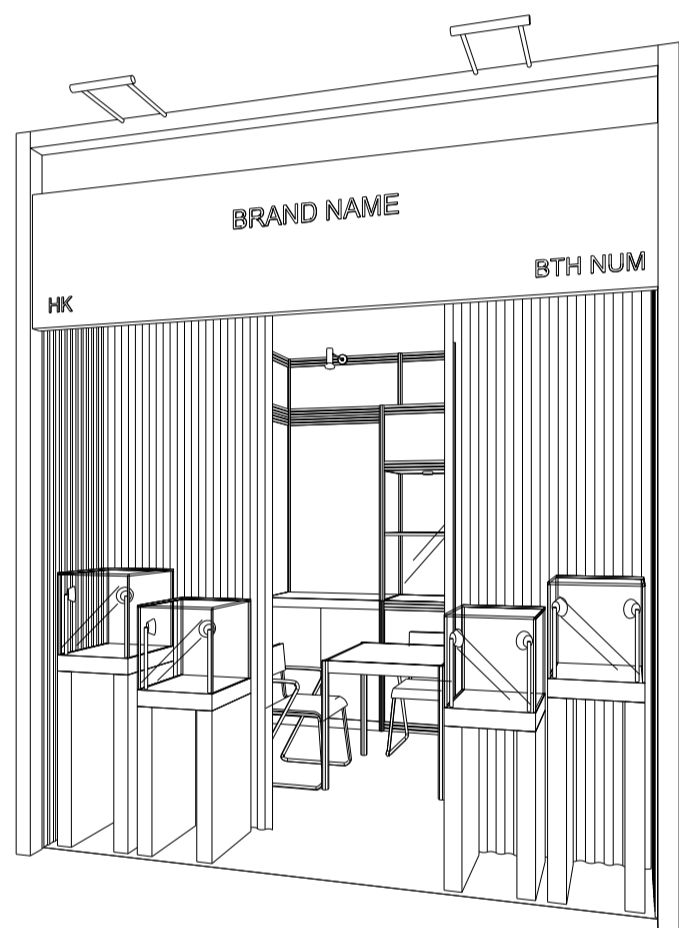

3M x 3M BRAND NAME GALLERY (B)

三米乘三米品牌廊攤位

PLAN
平面圖

PERSPECTIVE
透視圖

ELEVATION
立面圖

BOOTH SPECIFICATIONS		QTY.
	LOCKABLE CABINET 儲物櫃 (1mL x 0.5mD x 1mH)	1
	TALL SHOWCASE W/ 1 LAYER OF GLASS SHELF AND 2 X 50W HALOGEN DOWNLIGHT 高身飾櫃連一層玻璃層板及2支50瓦特石英燈	2
	SQUARE MEETING TABLE 正方檯 (0.7m x 0.7m x 0.75mH)	1
	400mm X 400mm X 1350mmH GLASS SHOWCASE W/ 2 X 50W HALOGEN LIGHT INSIDE 1.35米高 飾櫃連2支50瓦特石英燈	2
	400mm X 400mm X 1200mmH GLASS SHOWCASE W/ 2 X 50W HALOGEN LIGHT INSIDE 1.2米高 飾櫃連2支50瓦特石英燈	2
	BLACK LEATHER CHAIR 黑皮椅	3
	LONG ARMED SPOTLIGHT (300MM) 23 WATT ENERGY SAVING LAMP (YELLOW LIGHT) 長臂射燈 (約長300mm) (23瓦特燈電燈膽) (黃光)	3
	300W HALOGEN FLOOD LIGHT (at 3mH) 300瓦特石英燈(3米高)	2
	GILBERT LAMP FOR FASCIA ONLY 畫燈(招牌照明用)	2
	RUBBISH BIN & CARPET (9sqm.) 垃圾箱 & 地氈 (9平方米)	