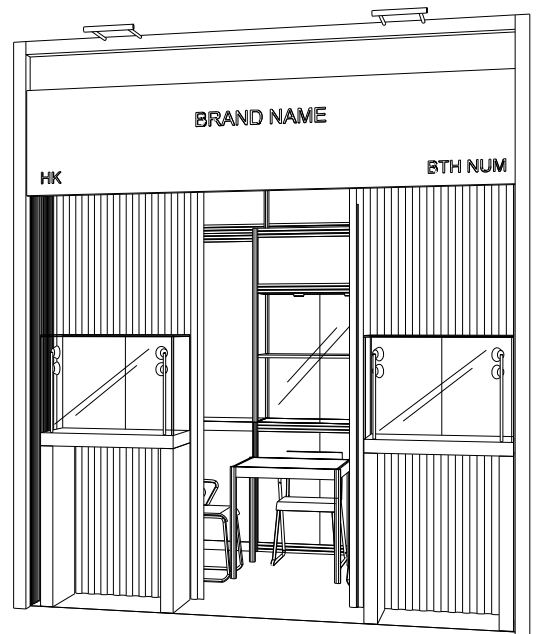

3M x 3M BRAND NAME GALLERY (A)

三米乘三米品牌廊攤位

PLAN
平面圖

PERSPECTIVE
透視圖

ELEVATION
立面圖

BOOTH SPECIFICATIONS		QTY.
	LOCKABLE CABINET 儲物櫃 (1mL x 0.5mD x 1mH)	1
	TALL SHOWCASE W/ 1 LAYER OF GLASS SHELF AND 2 X 50W HALOGEN DOWNLIGHT 高身櫥櫃連一層玻璃層板及2支50瓦特石英燈	2
	SQUARE MEETING TABLE 正方檯 (0.7m x 0.7m x 0.75mH)	1
	850mm X 450mm X 1680mmH GLASS SHOWCASE W/ 4 X 50W HALOGEN LIGHT INSIDE 1.68米高 櫥櫃連4支50瓦特石英燈	2
	BLACK LEATHER CHAIR 黑皮椅	3
	LONG ARMED SPOTLIGHT (300MM) 23 WATT ENERGY SAVING LAMP (YELLOW LIGHT) 長臂射燈 (約長300mm) (23瓦特省電燈泡) (黃光)	3
	300W HALOGEN FLOOD LIGHT(at 3mH) 300瓦特石英燈(3米高)	2
	GILBERT LAMP FOR FASCIA ONLY 畫燈(招牌照明用)	2
	RUBBISH BIN & CARPET (9sqm.) 垃圾箱 & 地毯 (9平方米)	