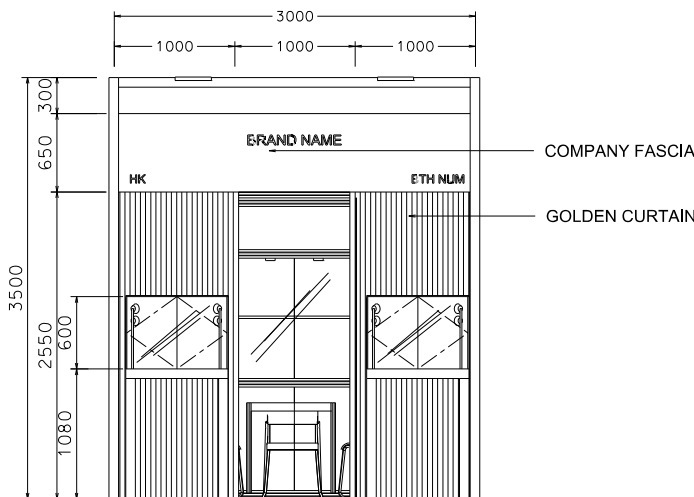

3M x 3M BRAND NAME GALLERY (A)

三米乘三米品牌廊攤位

PLAN
平面圖

PERSPECTIVE
透視圖

ELEVATION
立面圖

BOOTH SPECIFICATIONS		QTY.
	LOCKABLE CABINET 儲物櫃 (1mL x 0.5mD x 1mH)	1
	TALL SHOWCASE W/ 1 LAYER OF GLASS SHELF AND 2 X 50W HALOGEN DOWNLIGHT 高身櫥櫃連一層玻璃層板及2支50瓦特石英燈	2
	SQUARE MEETING TABLE 正方檯 (0.7m x 0.7m x 0.75mH)	1
	850mm X 450mm X 1680mmH GLASS SHOWCASE W/ 4 X 50W HALOGEN LIGHT INSIDE 1.68米高 櫥櫃連4支50瓦特石英燈	2
	BLACK LEATHER CHAIR 黑皮椅	3
	LONG ARMED SPOTLIGHT (300MM) 23 WATT ENERGY SAVING LAMP (YELLOW LIGHT) 長臂射燈 (約長300mm) (23瓦特省電燈泡) (黃光)	3
	300W HALOGEN FLOOD LIGHT(at 3mH) 300瓦特石英燈(3米高)	2
	GILBERT LAMP FOR FASCIA ONLY 畫燈(招牌照明用)	2
	RUBBISH BIN & CARPET (9sqm.) 垃圾箱 & 地毯 (9平方米)	