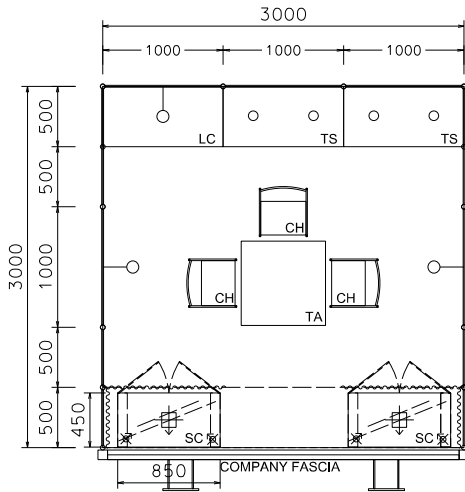

3M x 3M BRAND NAME GALLERY (A)

三米乘三米品牌廊攤位

PLAN
平面圖

PERSPECTIVE
透視圖

ELEVATION
立面圖

BOOTH SPECIFICATIONS		QTY.
	LOCKABLE CABINET 儲物櫃 (1mL x 0.5mD x 1mH)	1
	TALL SHOWCASE W/ 1 LAYER OF GLASS SHELF AND 2 X 50W HALOGEN DOWNLIGHT 高身櫥櫃連一層玻璃層板及2支50瓦特石英燈	2
	SQUARE MEETING TABLE 正方檯 (0.7m x 0.7m x 0.75mH)	1
	850mm X 450mm X 1680mmH GLASS SHOWCASE W/ 4 X 50W HALOGEN LIGHT INSIDE 1.68米高 櫥櫃連4支50瓦特石英燈	2
	BLACK LEATHER CHAIR 黑皮椅	3
	LONG ARMED SPOTLIGHT (300MM) 23 WATT ENERGY SAVING LAMP (YELLOW LIGHT) 長臂射燈 (約長300mm) (23瓦特省電燈泡) (黃光)	3
	300W HALOGEN FLOOD LIGHT(at 3mH) 300瓦特石英燈(3米高)	2
	GILBERT LAMP FOR FASCIA ONLY 畫燈(招牌照明用)	2
	RUBBISH BIN & CARPET (9sqm.) 垃圾箱 & 地毯 (9平方米)	