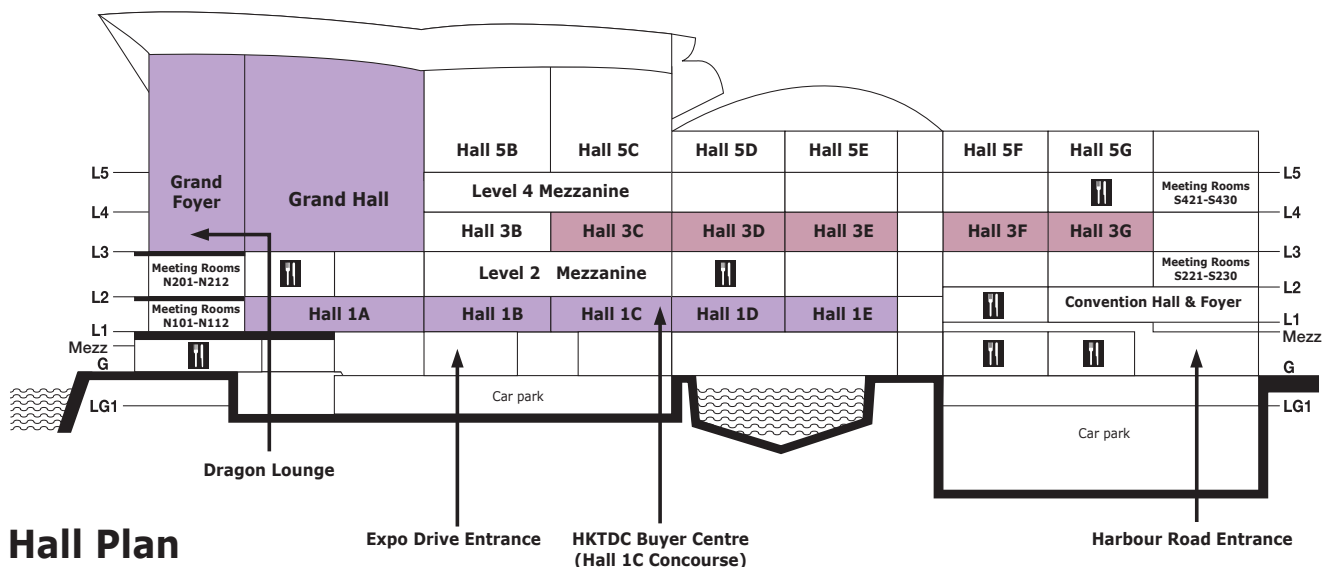

# Guide to Zones and Group Pavilions

Zone	Hall Location/Site
Brand Name Gallery	Grand Hall & Foyer
Contact Lens & Accessories	Halls 1C-D
Diagnostic Instruments	Hall 1 Concourse
Eyewear Accessories	Halls 1B-E & Concourse
Frames, Lenses & Parts	Halls 1B-E & Concourse
Kids Eyewear & Reading Glasses	Halls 1A & 1D-E
Optometric Instruments, Equipment & Machinery	Hall 1A
Sporting & Professional Eyewear	Halls 1D-E
Trade Services	Hall 1D & Concourse
Trend Avenue	Grand Hall

Group Pavilion	Hall Location/Site
Chinese mainland	Halls 1A-C & Concourse
Chinese mainland - Yingtan, Jiangxi	Hall 1B
France	Grand Hall
Hong Kong Optical Manufacturers Association	Hall 1E & Concourse
Italy	Grand Hall
Japan	Grand Hall
Korea	Hall 1C
Taiwan	Halls 1C-D
Visionaries of Style	Grand Hall

Concurrent Event	Hall Location/Site
HKTCDC Hong Kong International Wine & Spirits Fair	Halls 3C-G

\*Subject to change as of 13 September 2017

## 展位位置圖例

Hall Location/Site 展覽廳位置/場地	Level 樓層
<b>1A-E</b> Halls 展覽廳 1A-E	L1 一樓
<b>1CON</b> Hall 1 Concourse 展覽廳1大堂	L1 一樓
<b>GH</b> Grand Hall & Grand Foyer 大會堂及大會堂前廳	L3 三樓