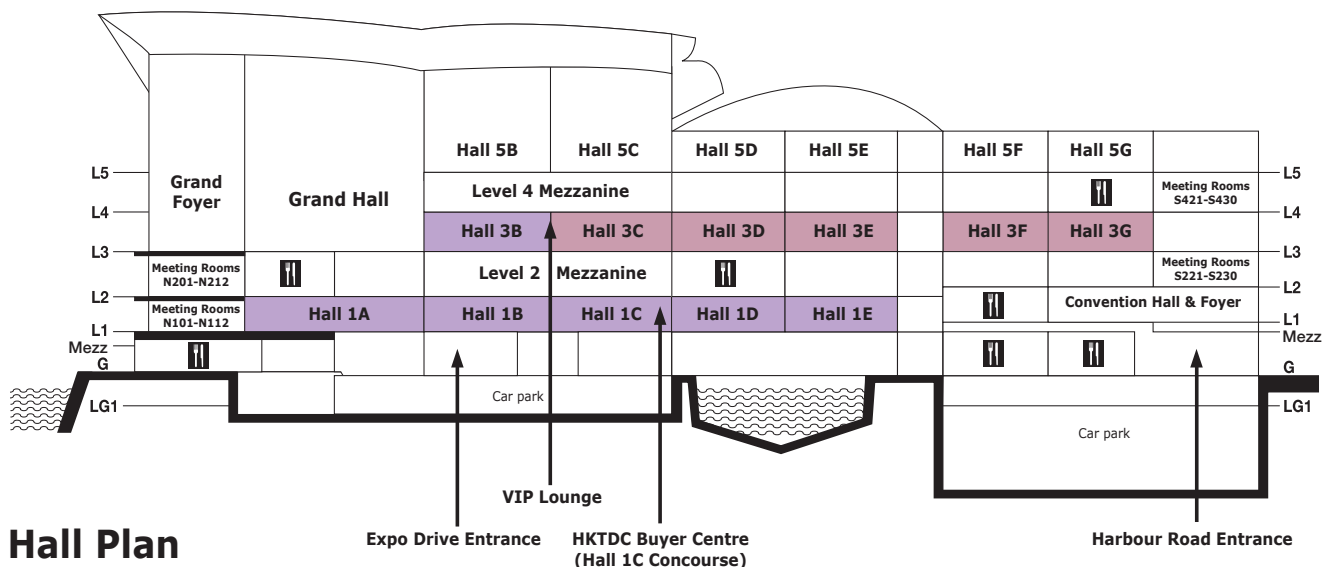

Guide to Zones and Group Pavilions

Zone	Hall Location/Site
Brand Name Gallery	Halls 1B-C
Contact Lens & Accessories	Halls 1C-D
Diagnostic Instruments	Hall 1 Concourse
Eyewear Accessories	Halls 1D-E, Concourse & 3B
Eyewear, Frames & Lens	Halls 1C-E, Concourse & 3B
Kids Eyewear	Hall 1D
Optometric Instruments, Equipment & Machinery	Hall 1A
Reading Glasses	Hall 1D
Smart Eyewear	Hall 1B
Sporting & Professional Eyewear	Hall 1D
Trade Services	Hall 1E, Hall 1 Concourse & Hall 3B
Trend Avenue	Hall 3B

Group Pavilion	Hall Location/Site
Chinese mainland	Halls 1A-B, Hall 1 Concourse, Hall 3B & Hall 3 Concourse
France	Halls 1B-C
Hong Kong Optical Manufacturers Association	Hall 1E
Italy	Hall 1B
Japan	Hall 1C
Korea	Hall 1C
Taiwan	Halls 1C & 3B
Visionaries of Styles	Hall 1B

Concurrent Event	Hall Location/Site
HKTDC Hong Kong International Wine & Spirits Fair	Halls 3C-G

*Subject to change as of 13 October 2014

Booth Legend

展位位置圖例

Hall Location/Site 展覽廳位置/場地	Level 樓層
1A-E Halls 展覽廳 1A-E	L1 一樓
1CON Hall 1 Concourse 展覽廳1大堂	L1 一樓
3B Hall 展覽廳 3B	L3 三樓
3CON Hall 3 Concourse 展覽廳3大堂	L3 三樓