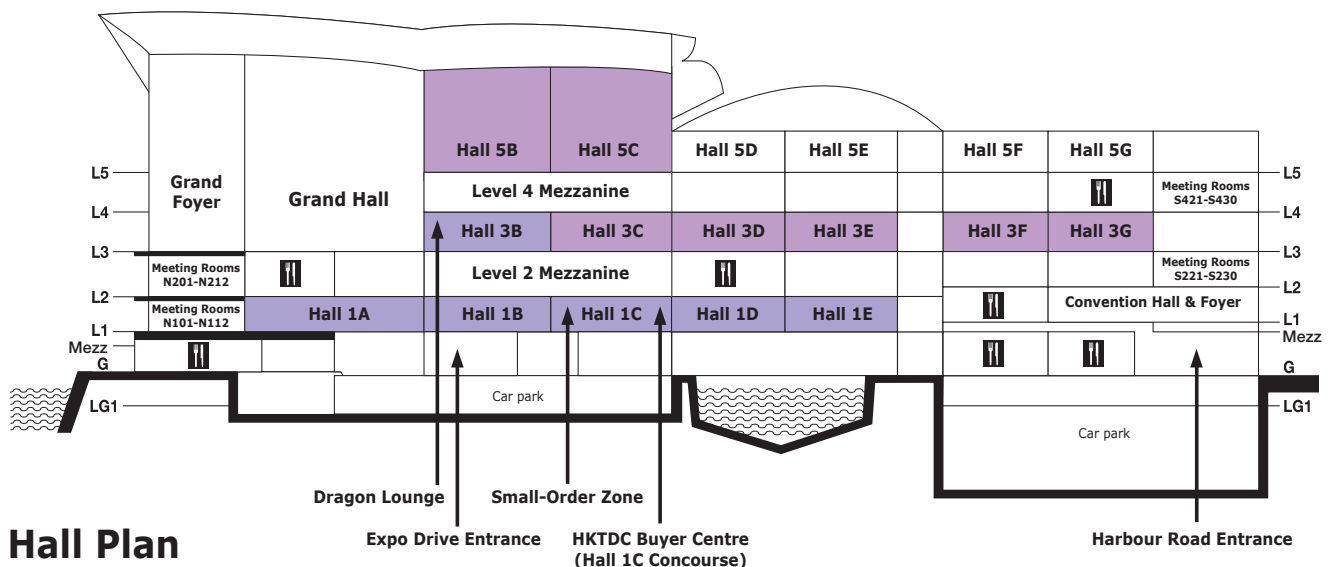

Guide to Zones and Group Pavilions

Zone	Hall Location/Site
3D & Kids Eyewear <small>New Zone</small>	Hall 1C
Brand Name Gallery including Visionaries of Styles (VOS) Pavilion	Hall 1B
Contact Lens & Accessories	Hall 1C
Diagnostic Instruments	Hall 1 Concourse
Eyewear Accessories	Halls 1D-E
Eyewear, Frames & Lens	Halls 1B-E
Optometric Instruments, Equipment & Machinery	Hall 1A
Reading Glasses <small>New Zone</small>	Hall 1C
Small-Order Zone	Hall 1C Concourse
Sporting & Professional Eyewear	Hall 1C
Trade Services	Hall 1E, Hall 1 Concourse & Hall 3B

Group Pavilion	Hall Location/Site
Chinese mainland	Halls 1A-B, Hall 1 Concourse, Hall 3B & Hall 3 Concourse
France	Halls 1B-C
Hong Kong Optical Manufacturers Association	Hall 1E
Italy	Hall 1B
Japan	Hall 1C
Korea	Hall 1C
Taiwan	Hall 1C & Hall 3B

Concurrent Event	Hall Location/Site
HKTC Hong Kong International Wine & Spirits Fair	Halls 3C-G & Halls 5B-C

*Subject to change as of 7 October 2013

Booth Legend

展位位置圖例

Hall Location/Site 展覽廳位置/場地	Level 樓層
1A-E Halls 展覽廳 1A-E	L1 一樓
1CON Hall 1 Concourse 展覽廳1大堂	L1 一樓
3B Hall 展覽廳 3B	L3 三樓
3CON Hall 3 Concourse 展覽廳3大堂	L3 三樓